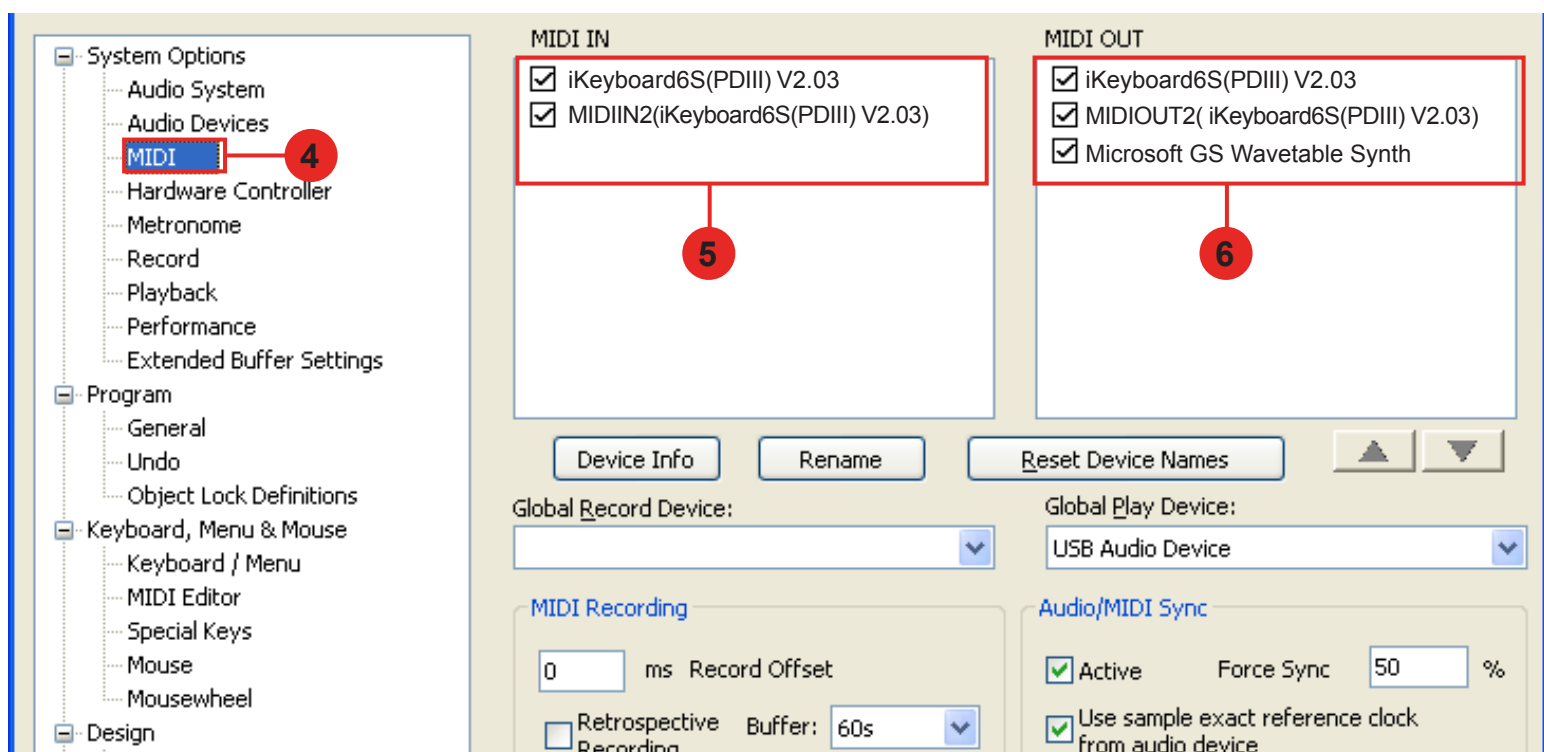

Setup up for your iKeyboard 6S(PDIII) controller section

Hardware Controller Setup

- System Options
 - Audio System
 - Audio Devices
 - MIDI
 - Hardware Controller**
 - Metronome
 - Record
 - Playback
 - Performance
 - Extended Buffer Settings
- Program
 - General
 - Undo
 - Object Lock Definitions
- Keyboard, Menu & Mouse
 - Keyboard / Menu
 - MIDI Editor
 - Special Keys
 - Mouse
 - Mousewheel
- Design
 - Skins
 - View Options
 - Colors
- Effects
 - Option Administration
 - Project Options

Controller Setup Customize Controller Options Fader Scaling

- Mackie Control

Add New
Remove
Save Setup As..

EUCON
 Activate EUCON

7

9

8

Controller Setup Customize Controller Options Fader Scaling

- Mackie Control

Add New
Remove
Save Setup As..

MIDI In: MIDIIN2 (iKeyboard 6S(PDIII)V)

MIDI Out: MIDIOUT2 (iKeyboard 6S(PDII))

Track count: 8

Output: Send Echo

Internal mode: Mackie_Set

Apply **OK** Cancel