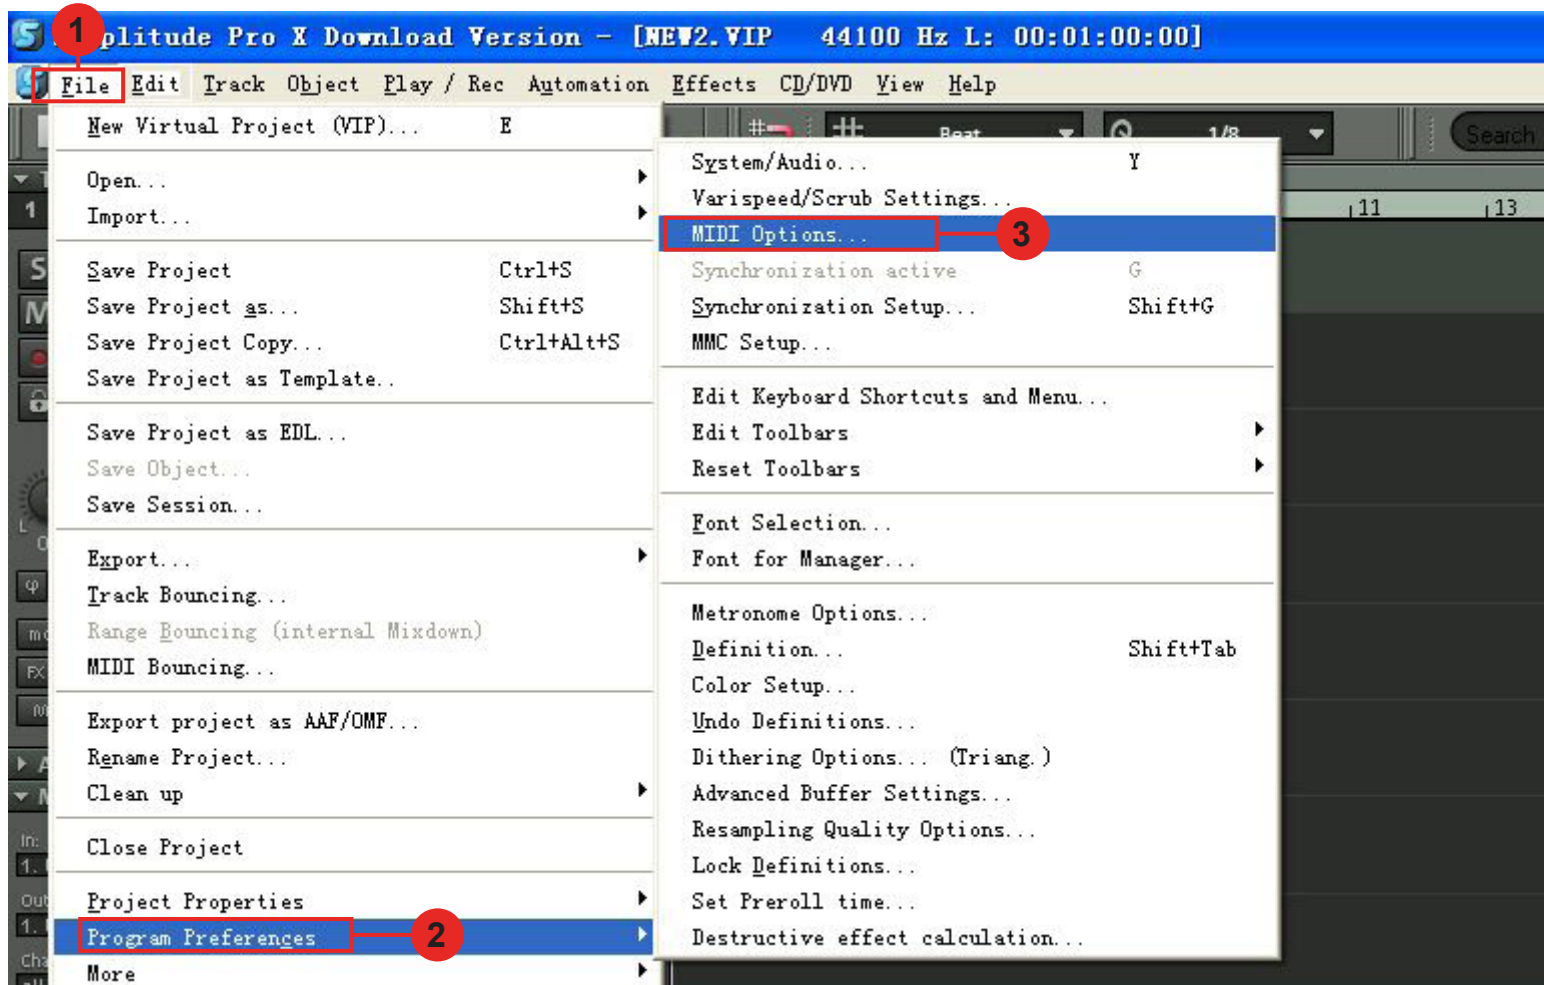

Setup up for your iKeyboard 6S(PDIII) controller section

Hardware Controller Setup

- System Options
 - Audio System
 - Audio Devices
 - MIDI
 - Hardware Controller**
 - Metronome
 - Record
 - Playback
 - Performance
 - Extended Buffer Settings
- Program
 - General
 - Undo
 - Object Lock Definitions
- Keyboard, Menu & Mouse
 - Keyboard / Menu
 - MIDI Editor
 - Special Keys
 - Mouse
 - Mousewheel
- Design
 - Skins
 - View Options
 - Colors
- Effects
 - Option Administration
 - Project Options

Controller Setup Customize Controller Options Fader Scaling

- Mackie Control

Add New
Remove
Save Setup As..

EUCON
 Activate EUCON

7

9

8

Controller Setup Customize Controller Options Fader Scaling