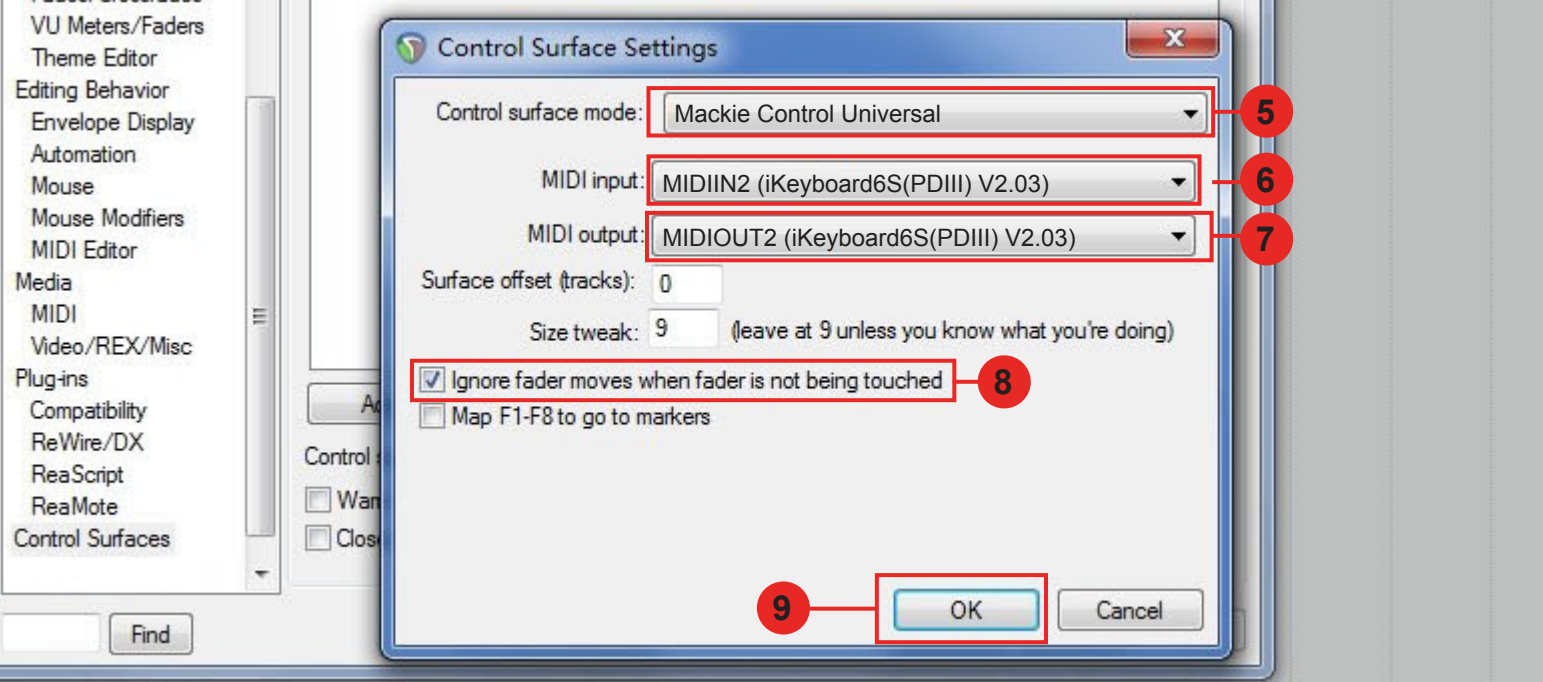

Setup up for your iKeyboard 6S(PDIII) controller section

1

2

4

3

5

6

7