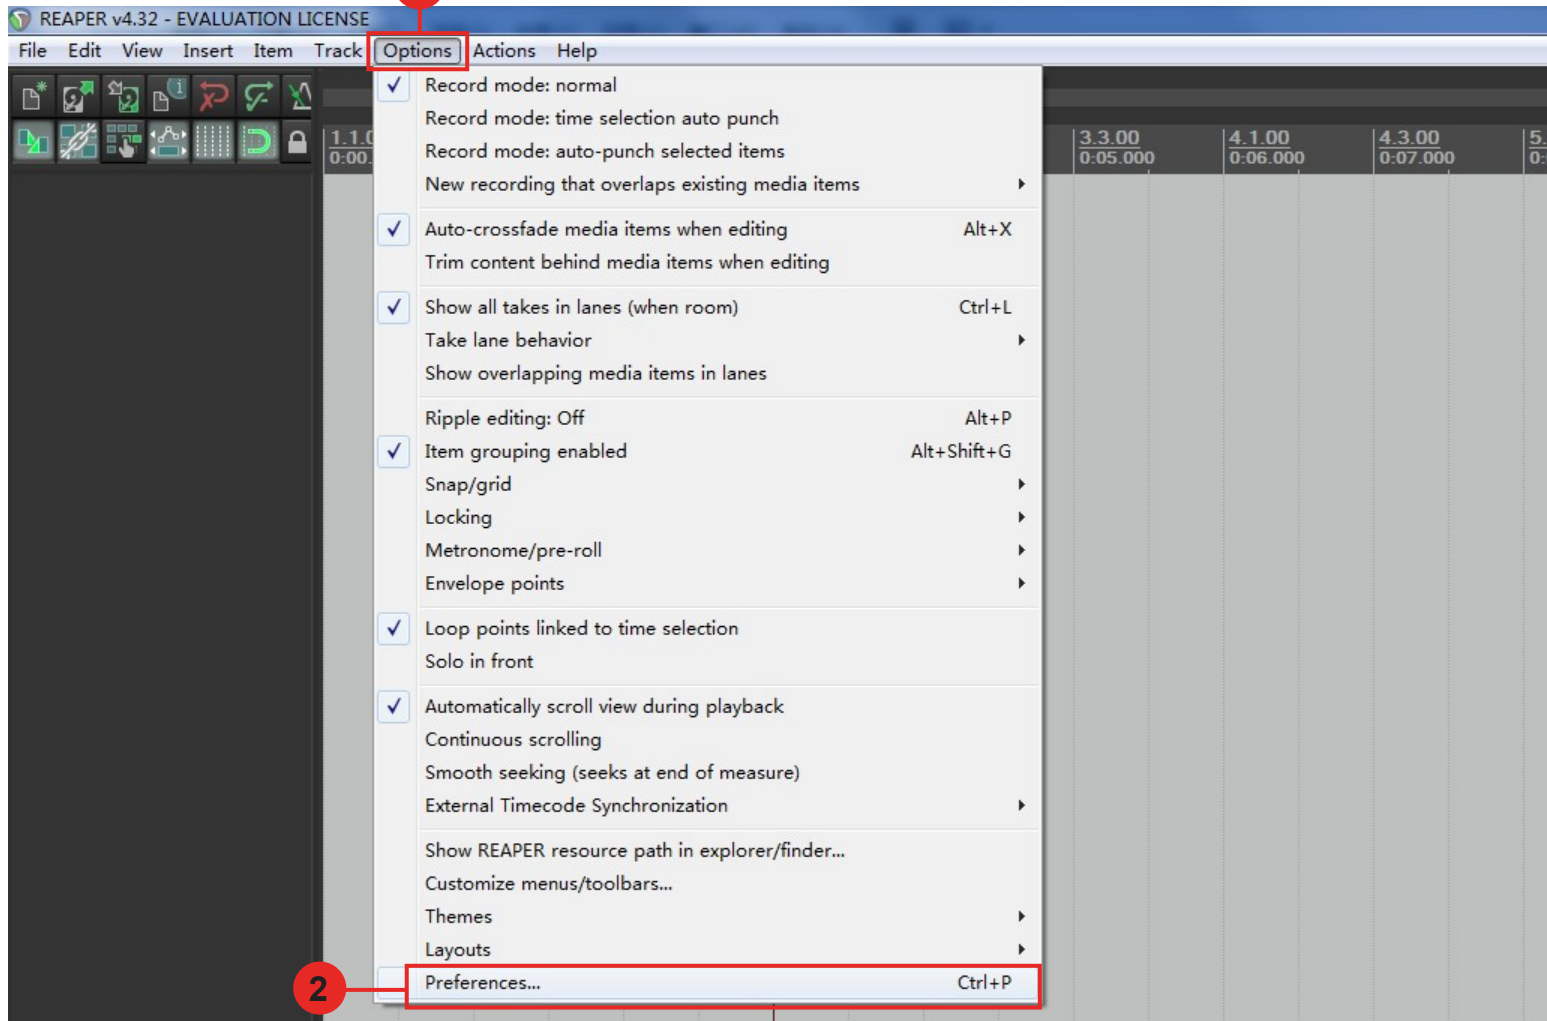

Setup up for your iKeyboard 6S(PDIII) controller section

1

2

4

3

5

6

7