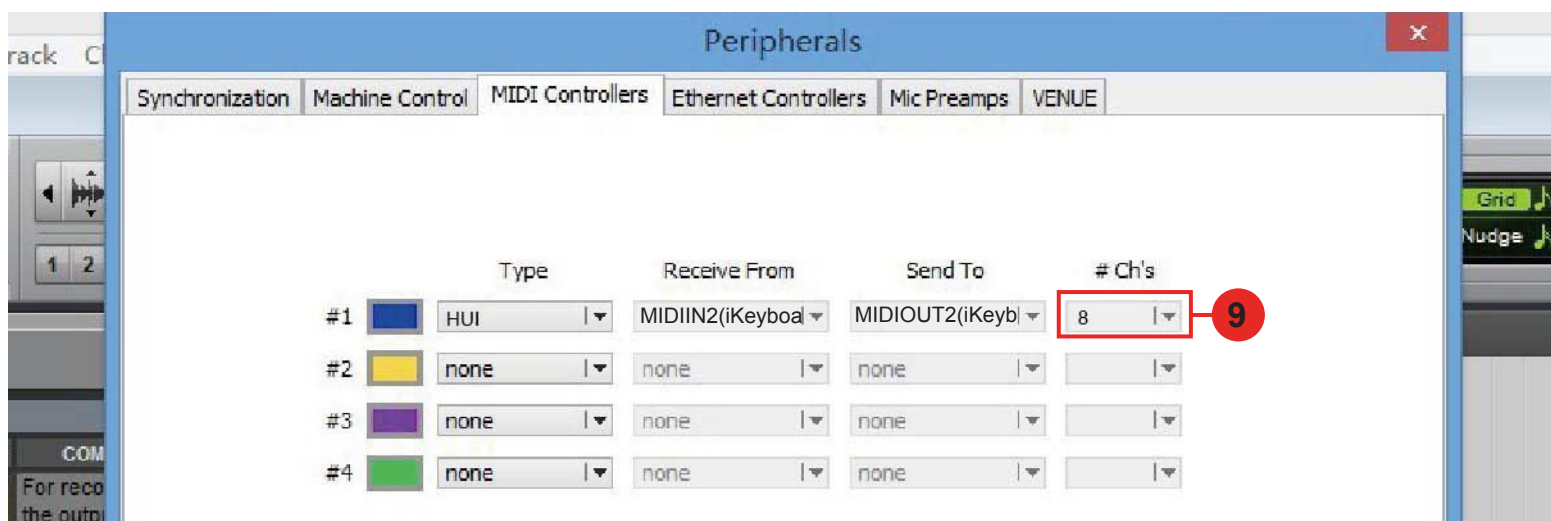

Setup up for your iKeyboard 6S(PDIII) controller section

Setup for your iKeyboard 6S(PDIII) Keyswitch instrument input section