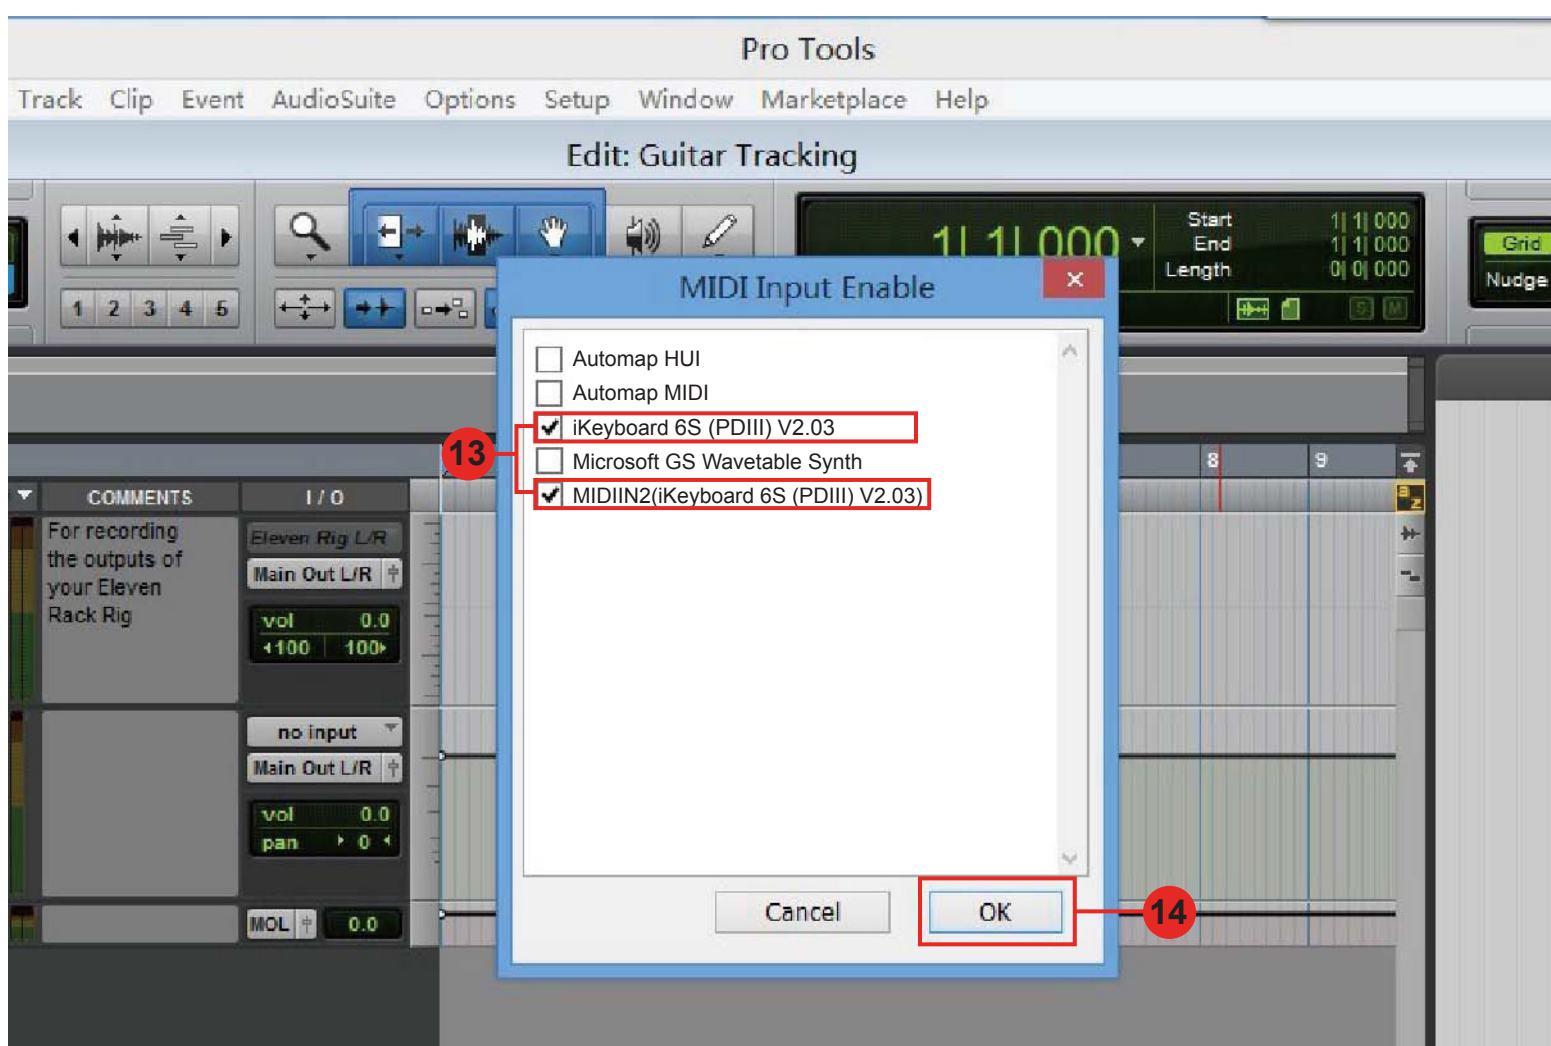

Setup up for your iKeyboard 6S(PDIII) controller section

Setup for your iKeyboard 6S(PDIII) Keyswitch instrument input section