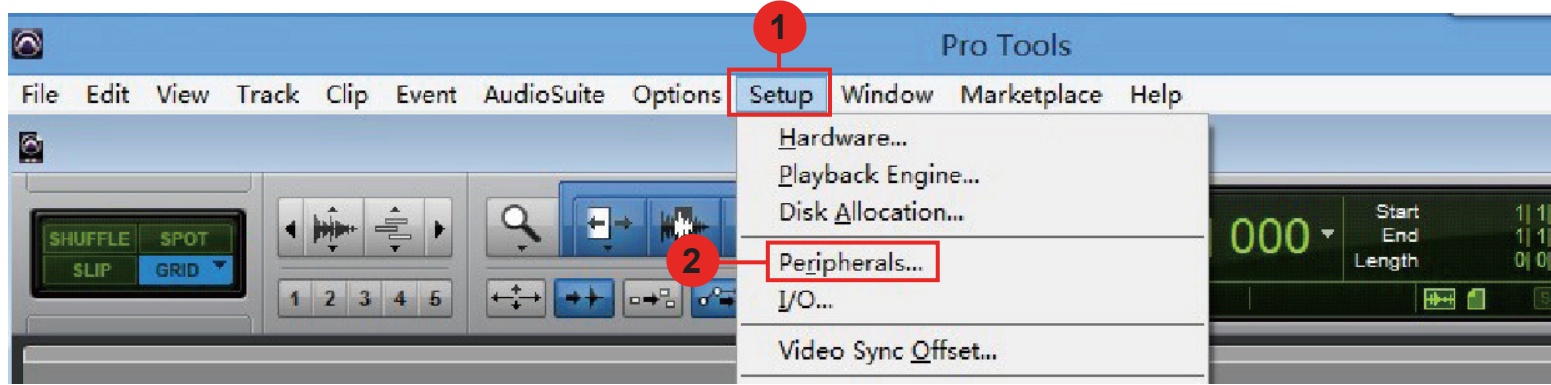

Setup up for your iKeyboard 6S(PDIII) controller section

Setup for your iKeyboard 6S(PDIII) Keyswitch instrument input section