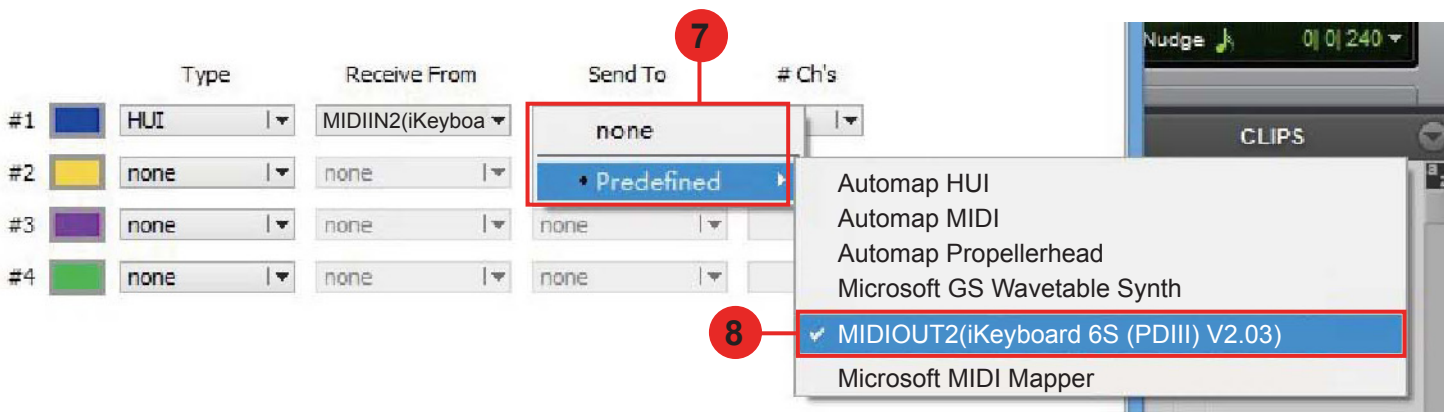

Setup up for your iKeyboard 6S(PDIII) controller section

Setup for your iKeyboard 6S(PDIII) Keyswitch instrument input section