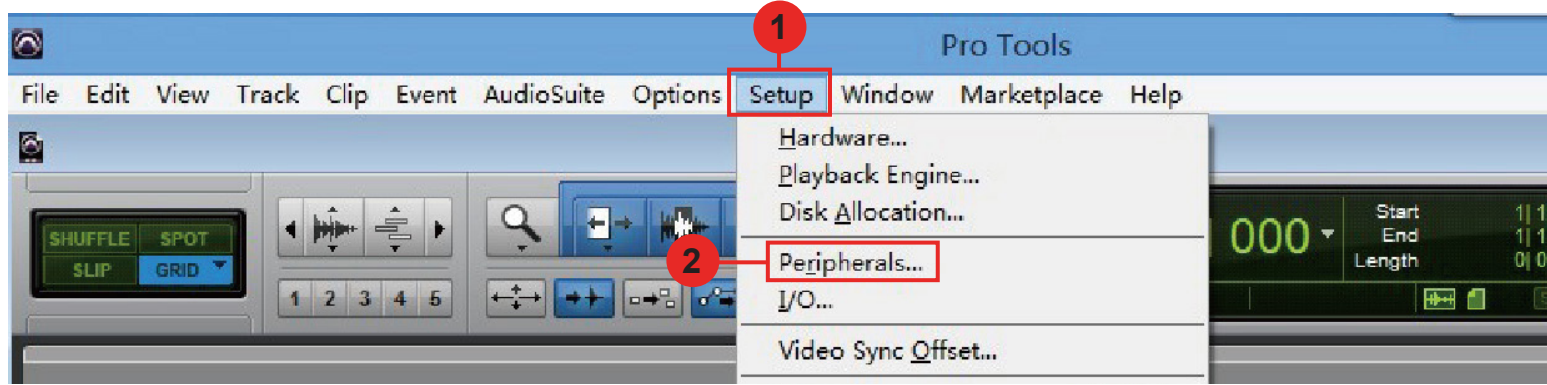

Setup up for your iKeyboard 3S(PDIII) controller section

Setup for your iKeyboard 3S(PDIII) Keyswitch instrument input section