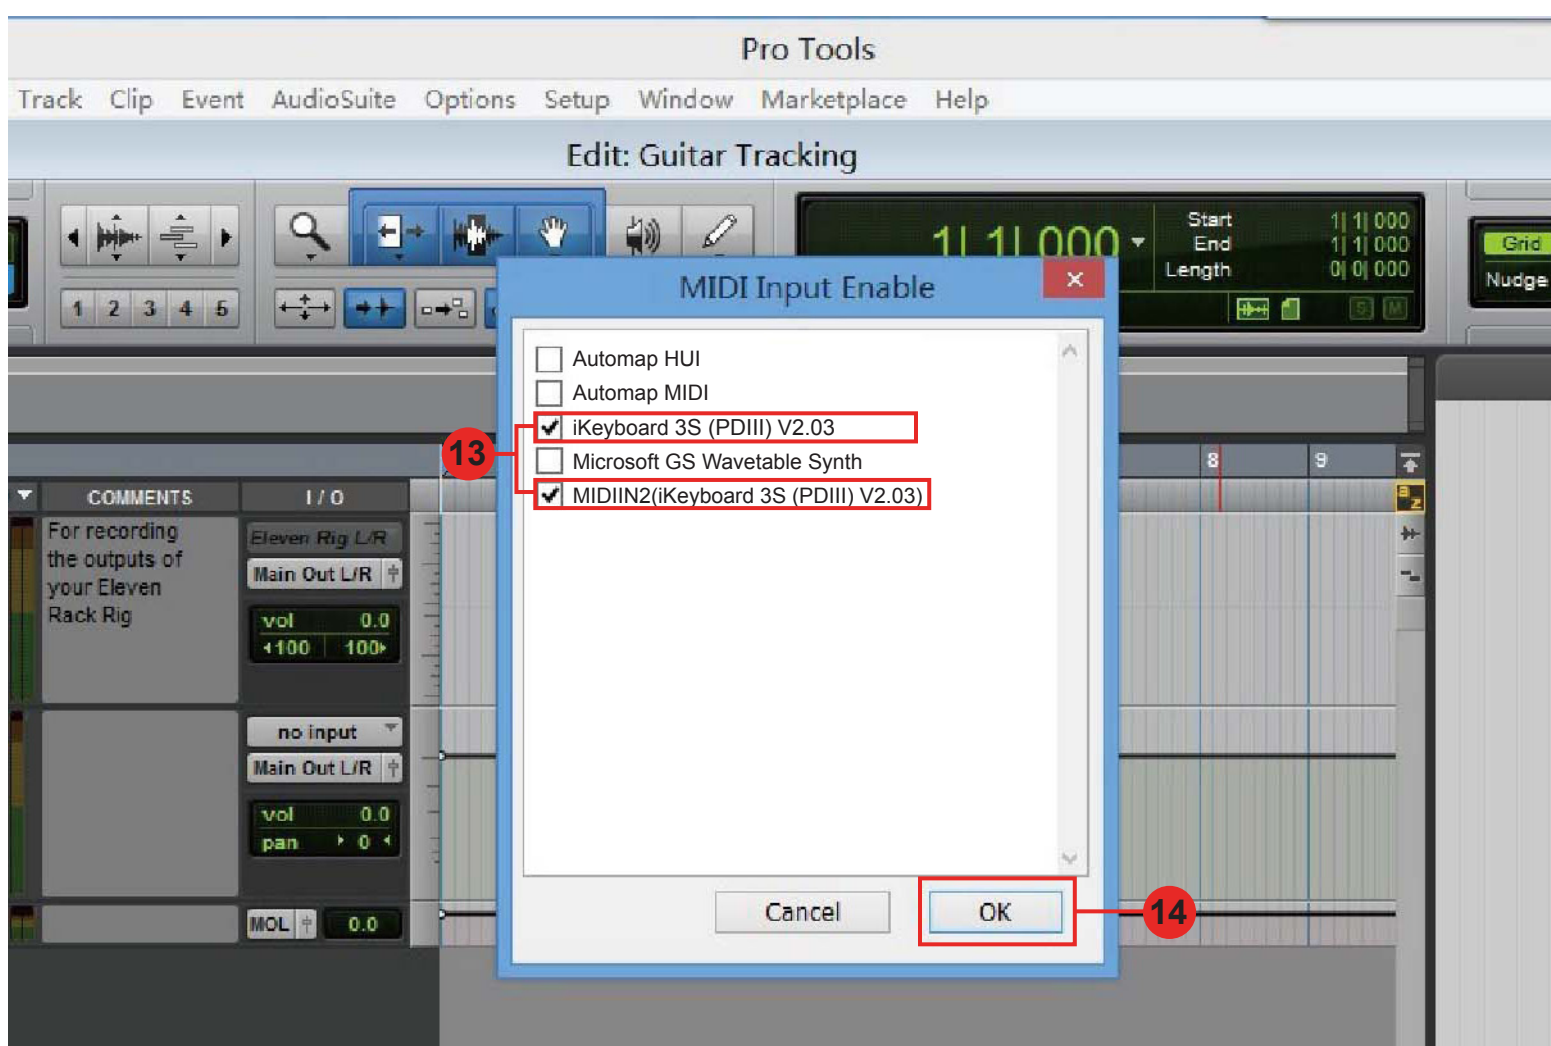

Setup up for your iKeyboard 3S(PDIII) controller section

Setup for your iKeyboard 3S(PDIII) Keyswitch instrument input section