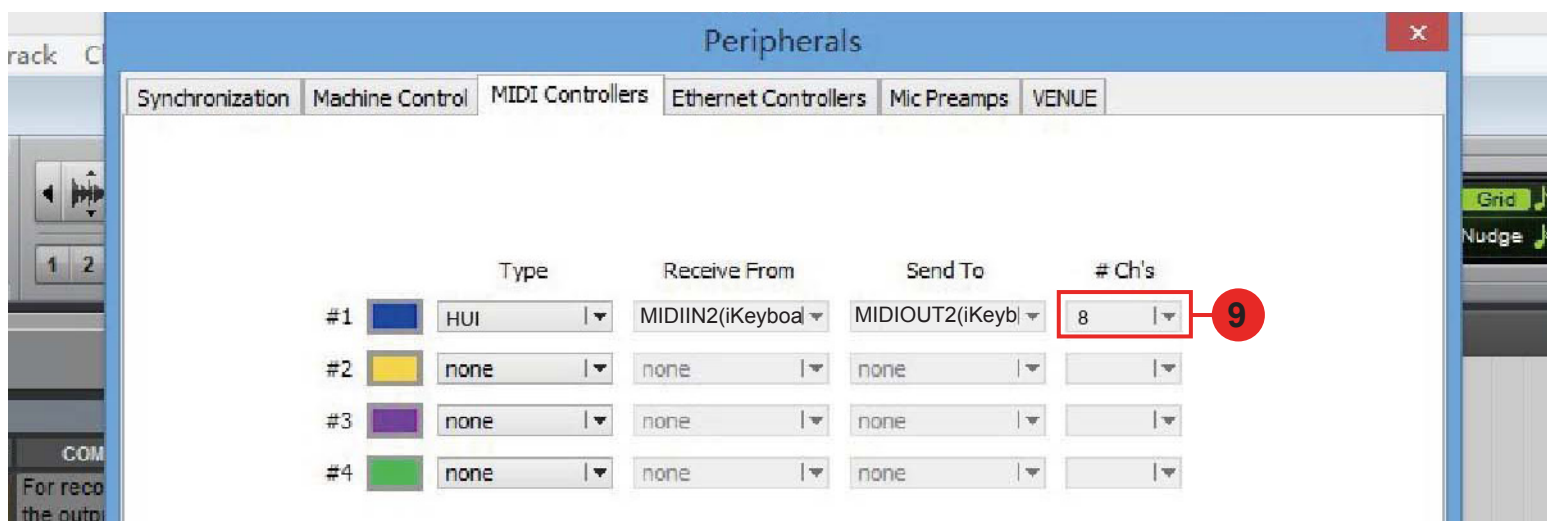

Setup up for your iKeyboard 3S(PDIII) controller section

Setup for your iKeyboard 3S(PDIII) Keyswitch instrument input section