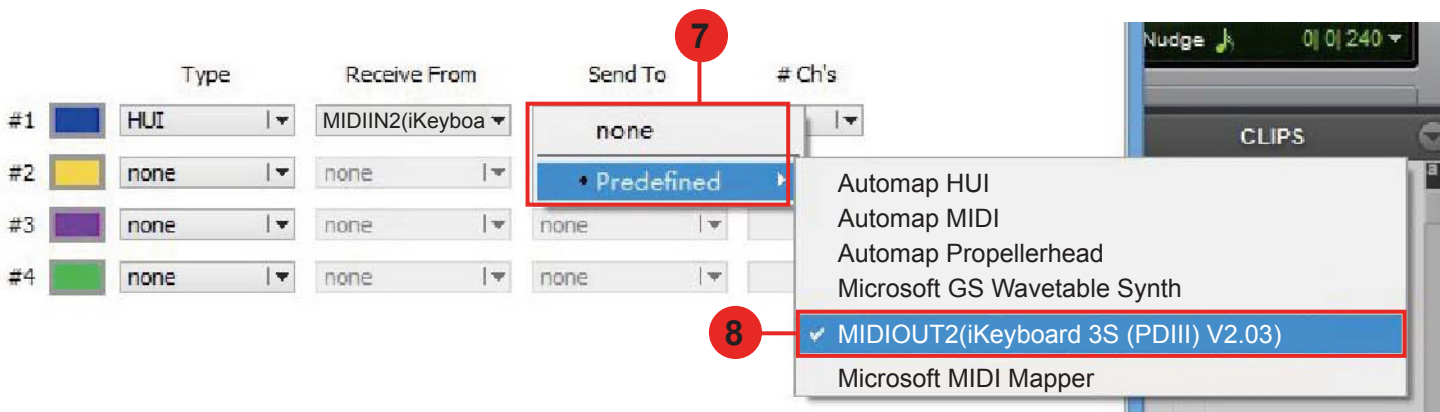

Setup up for your iKeyboard 3S(PDIII) controller section

Setup for your iKeyboard 3S(PDIII) Keyswitch instrument input section