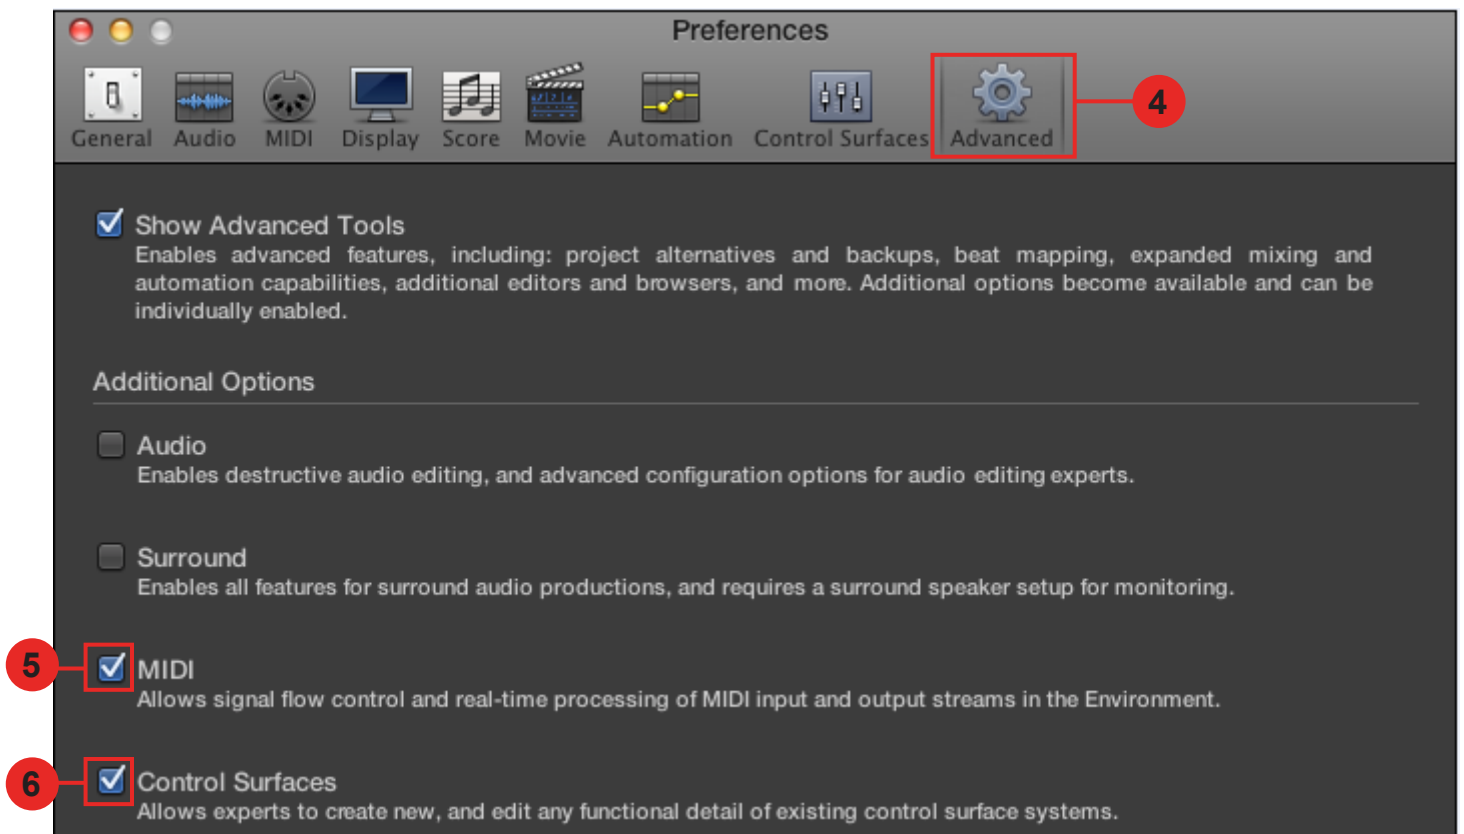

Setup up for your iKeyboard 3S(PDIII) controller section

Setup for your iKeyboard 3S(PDIII) Keyswitch instrument input section