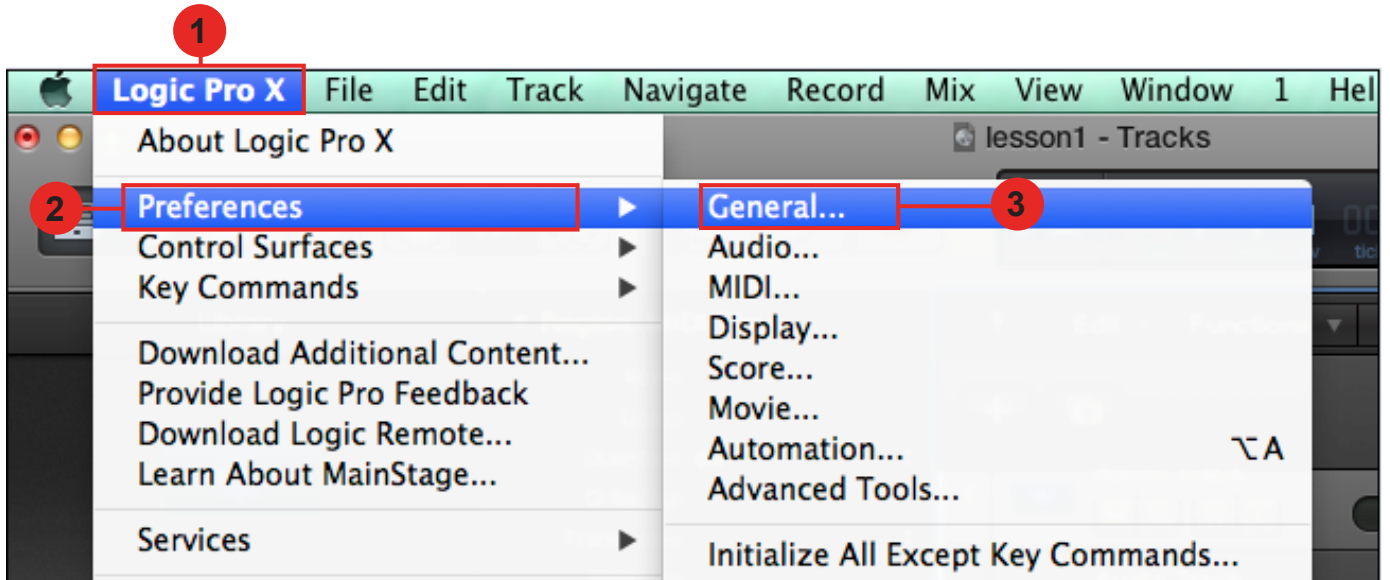

Setup up for your iKeyboard 3S(PDIII) controller section

Setup for your iKeyboard 3S(PDIII) Keyswitch instrument input section