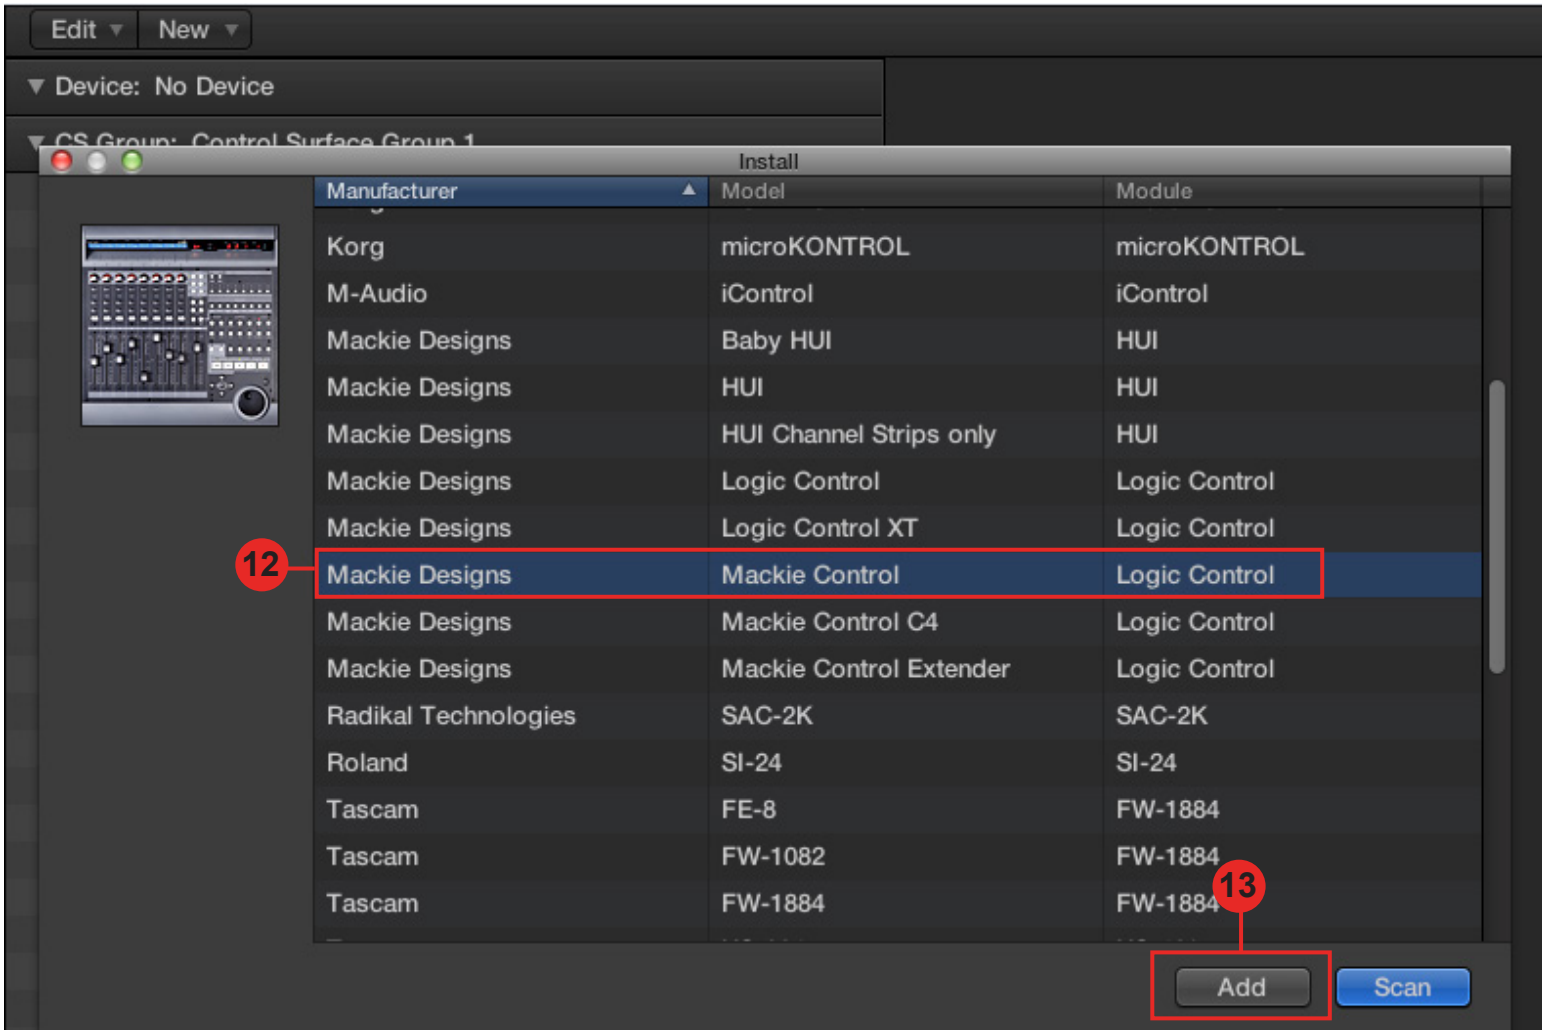

Setup up for your iKeyboard 3S(PDIII) controller section

Setup for your iKeyboard 3S(PDIII) Keyswitch instrument input section