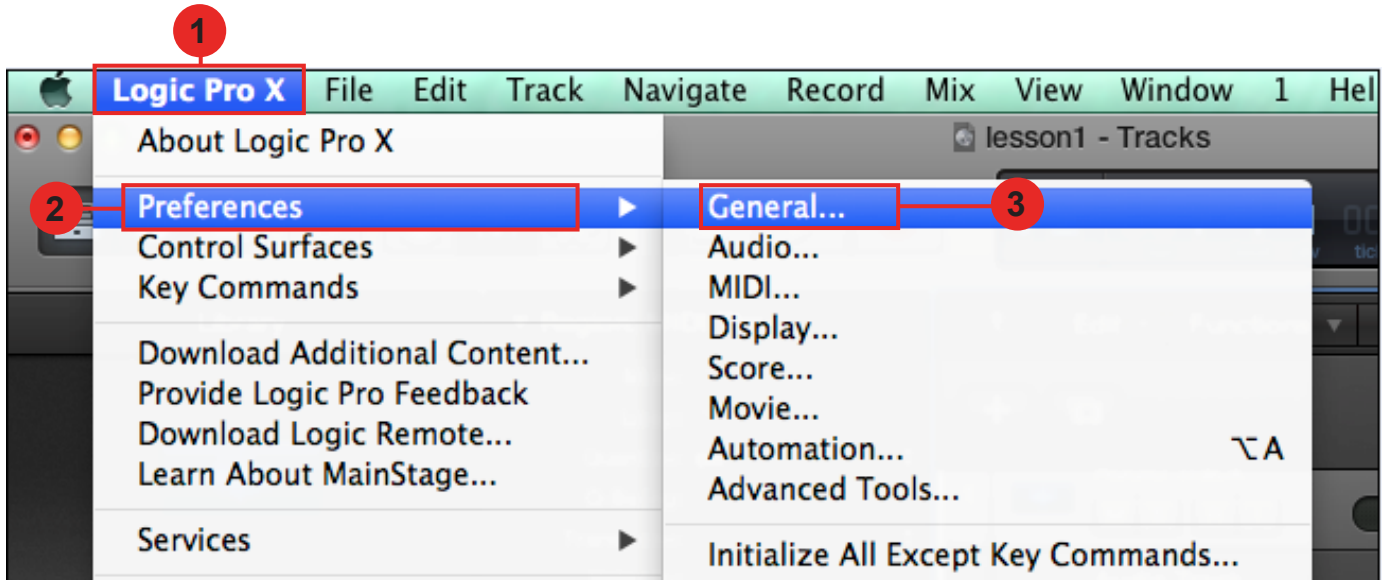

## Setup up for your iKeyboard 6S(PDIII) controller section