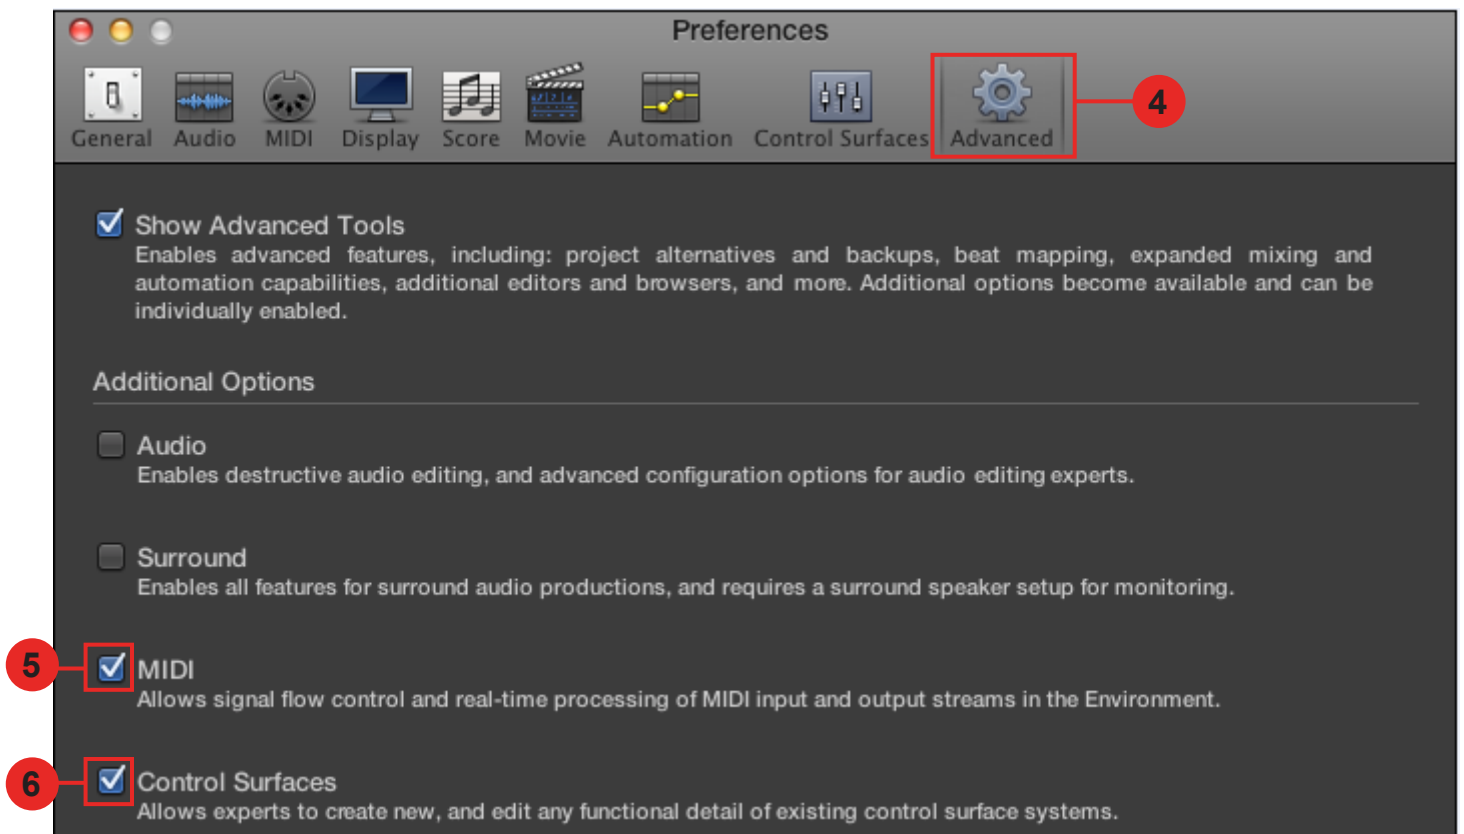

## Setup up for your iKeyboard 6S(PDIII) controller section

# Setup for your iKeyboard 6S(PDIII) Keyswitch instrument input section