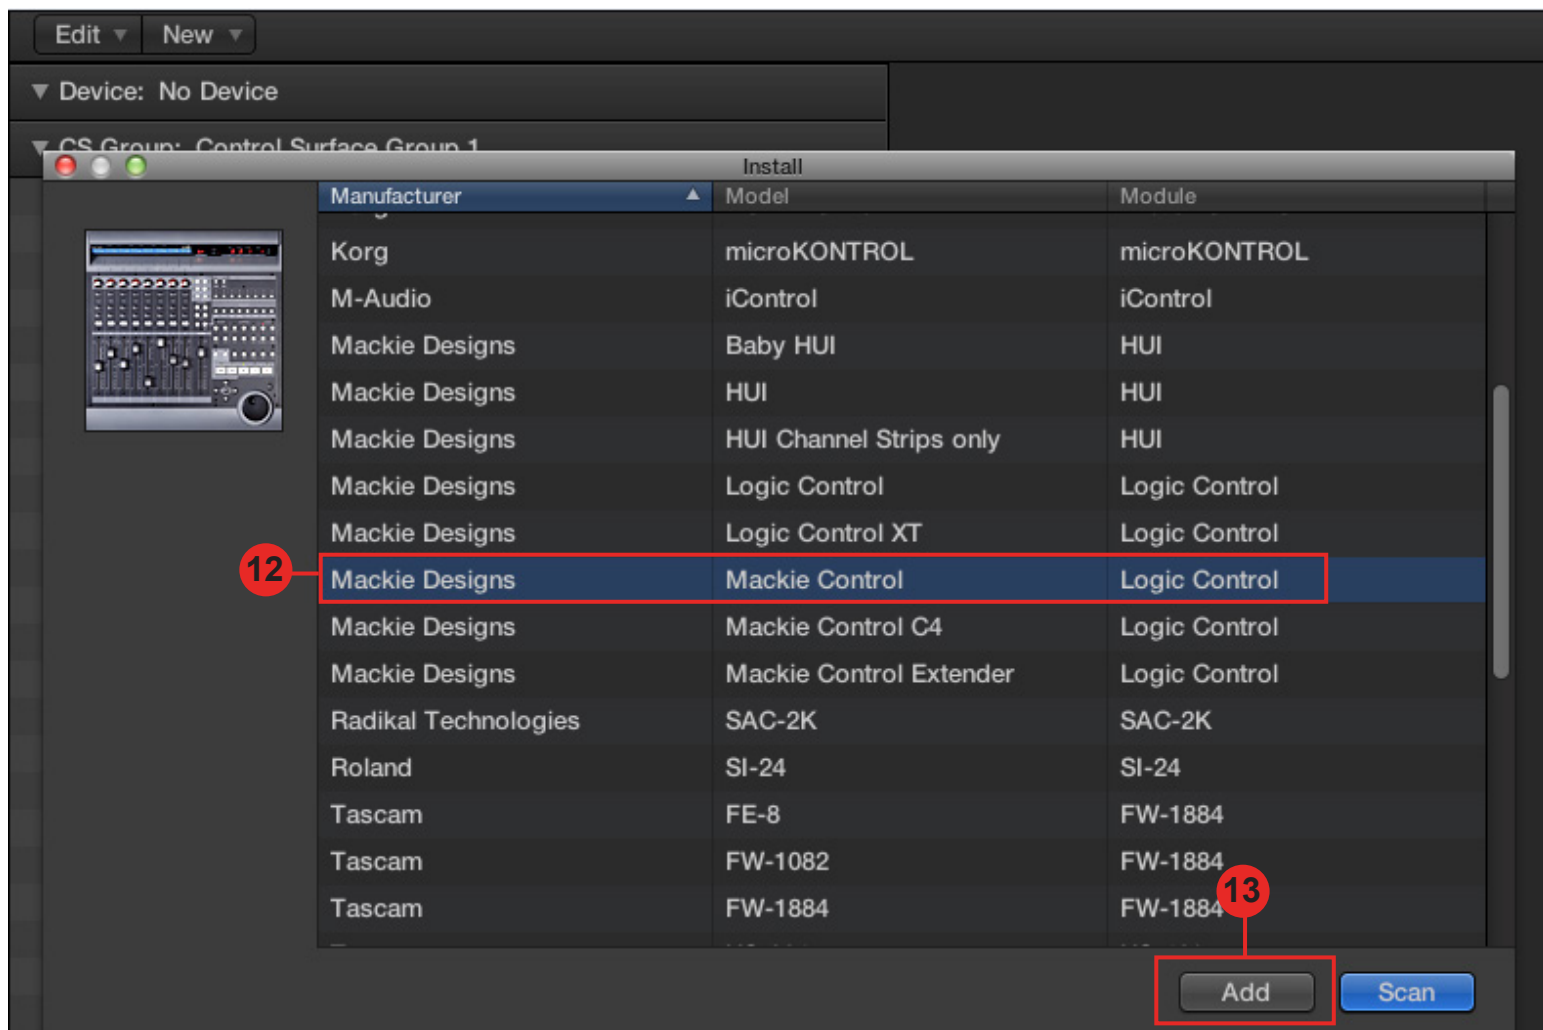

## Setup up for your iKeyboard 6S(PDIII) controller section

# Setup for your iKeyboard 6S(PDIII) Keyswitch instrument input section