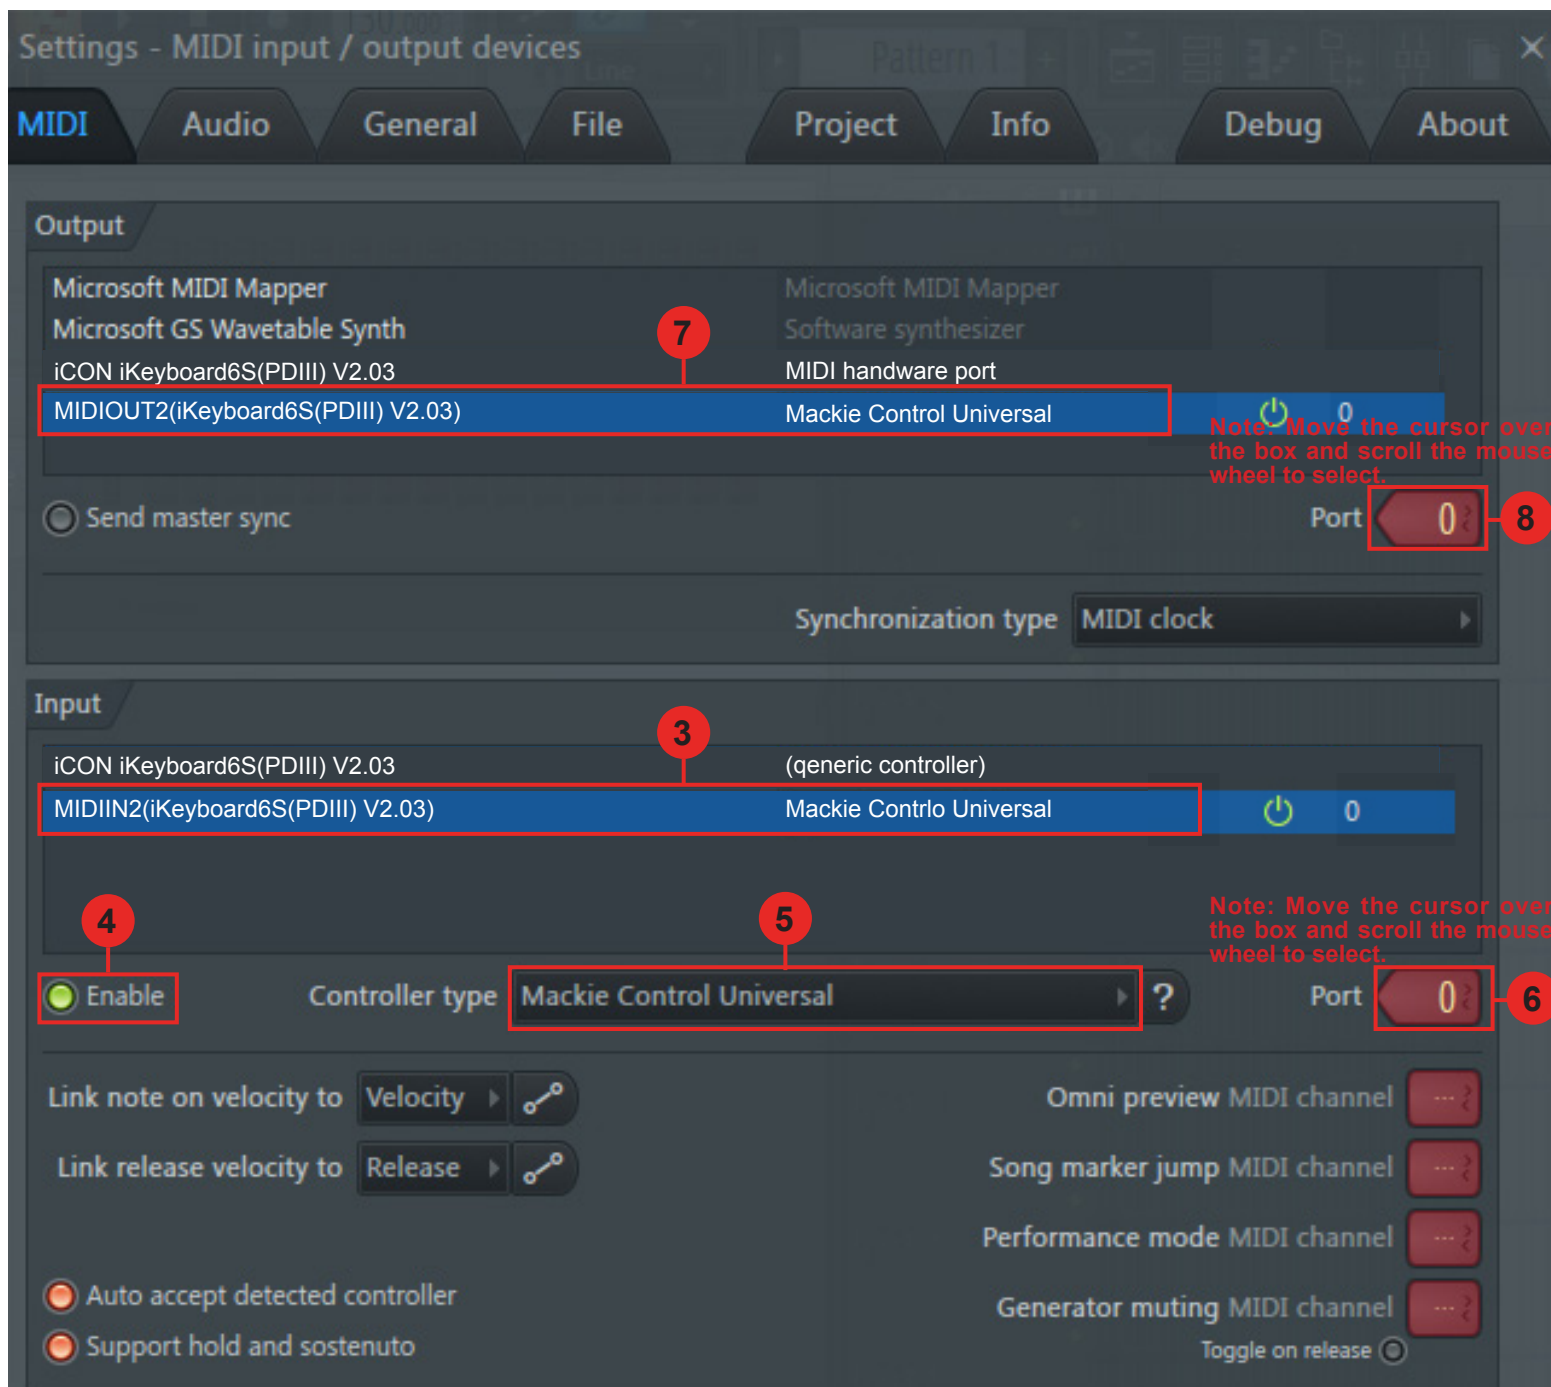

# Setup up for your iKeyboard6S(PDIII) controller section

## Setup for your iKeyboard6S(PDIII) Keyswitch instrument input section