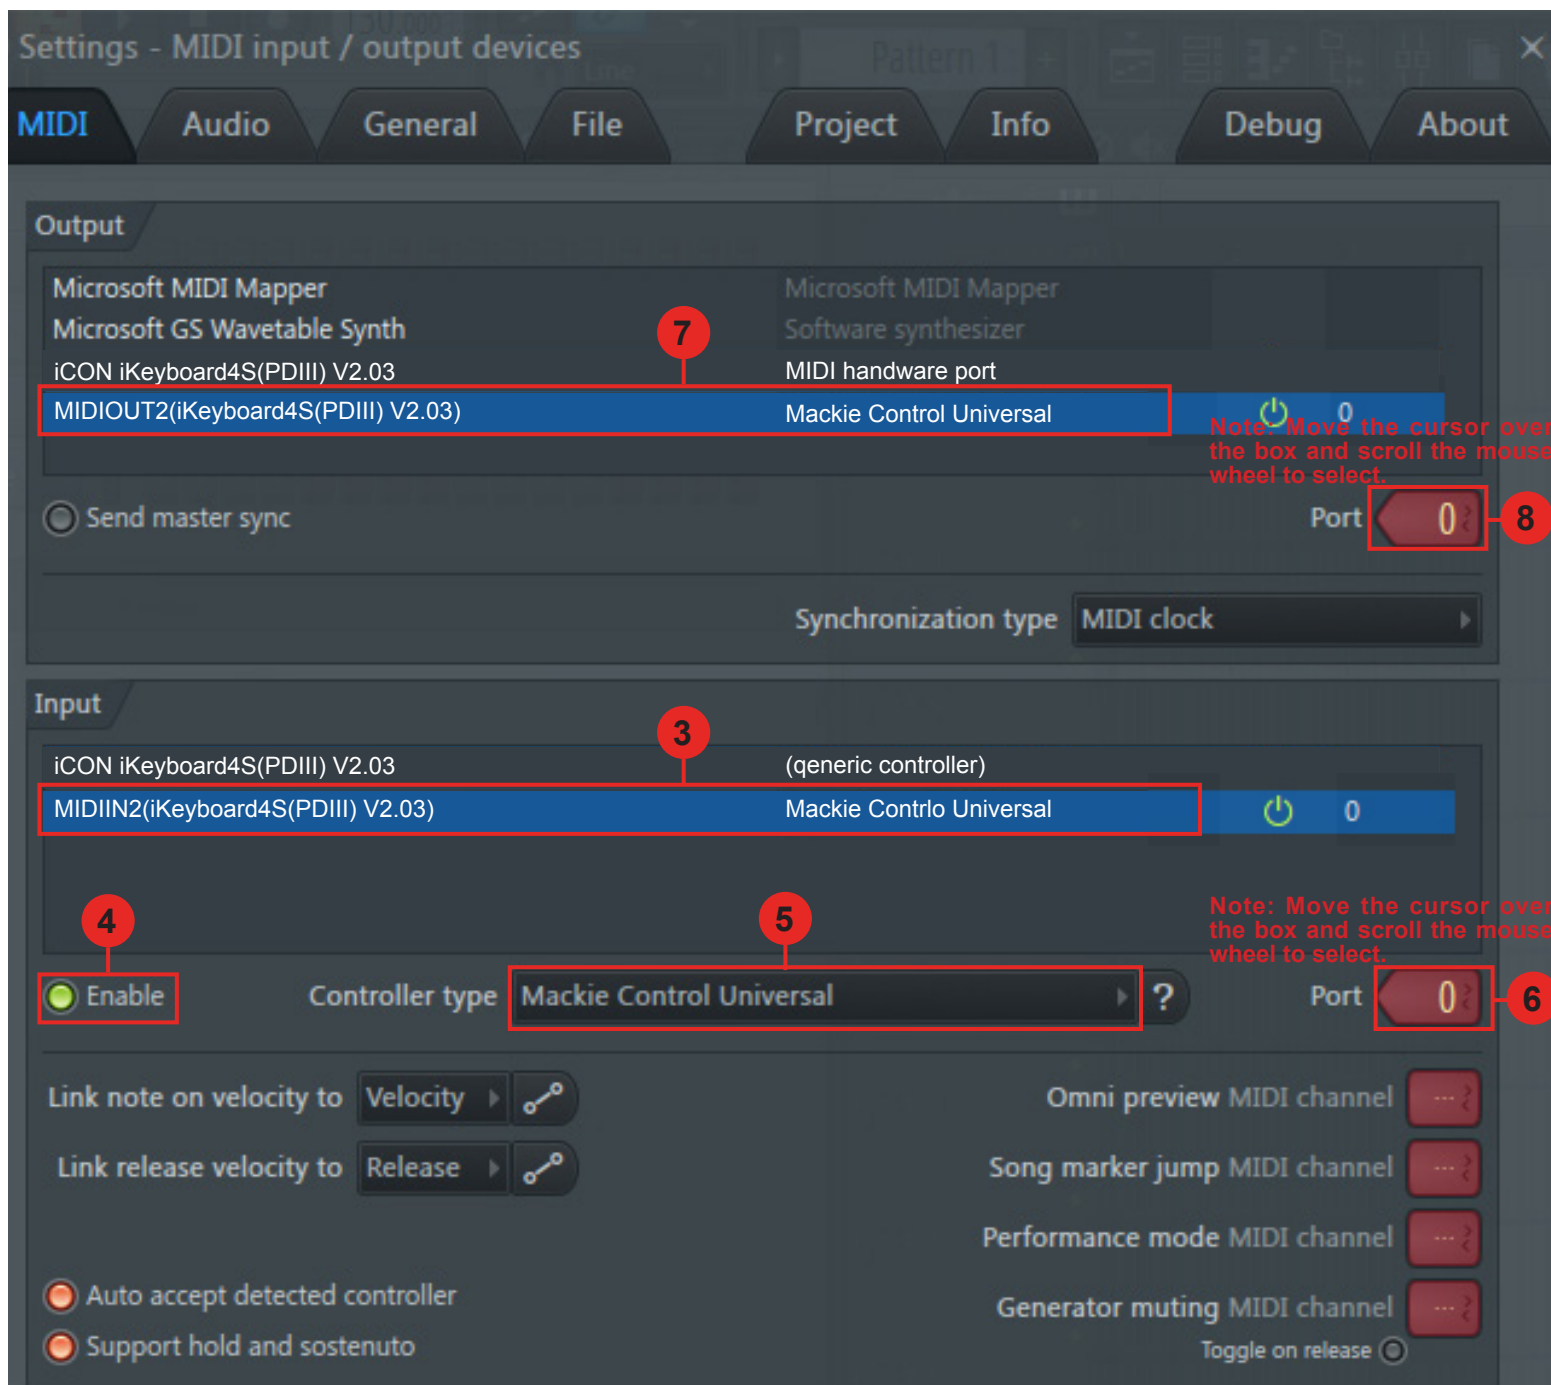

Setup up for your iKeyboard4S(PDIII) controller section

Setup for your iKeyboard4S(PDIII) Keyswitch instrument input section