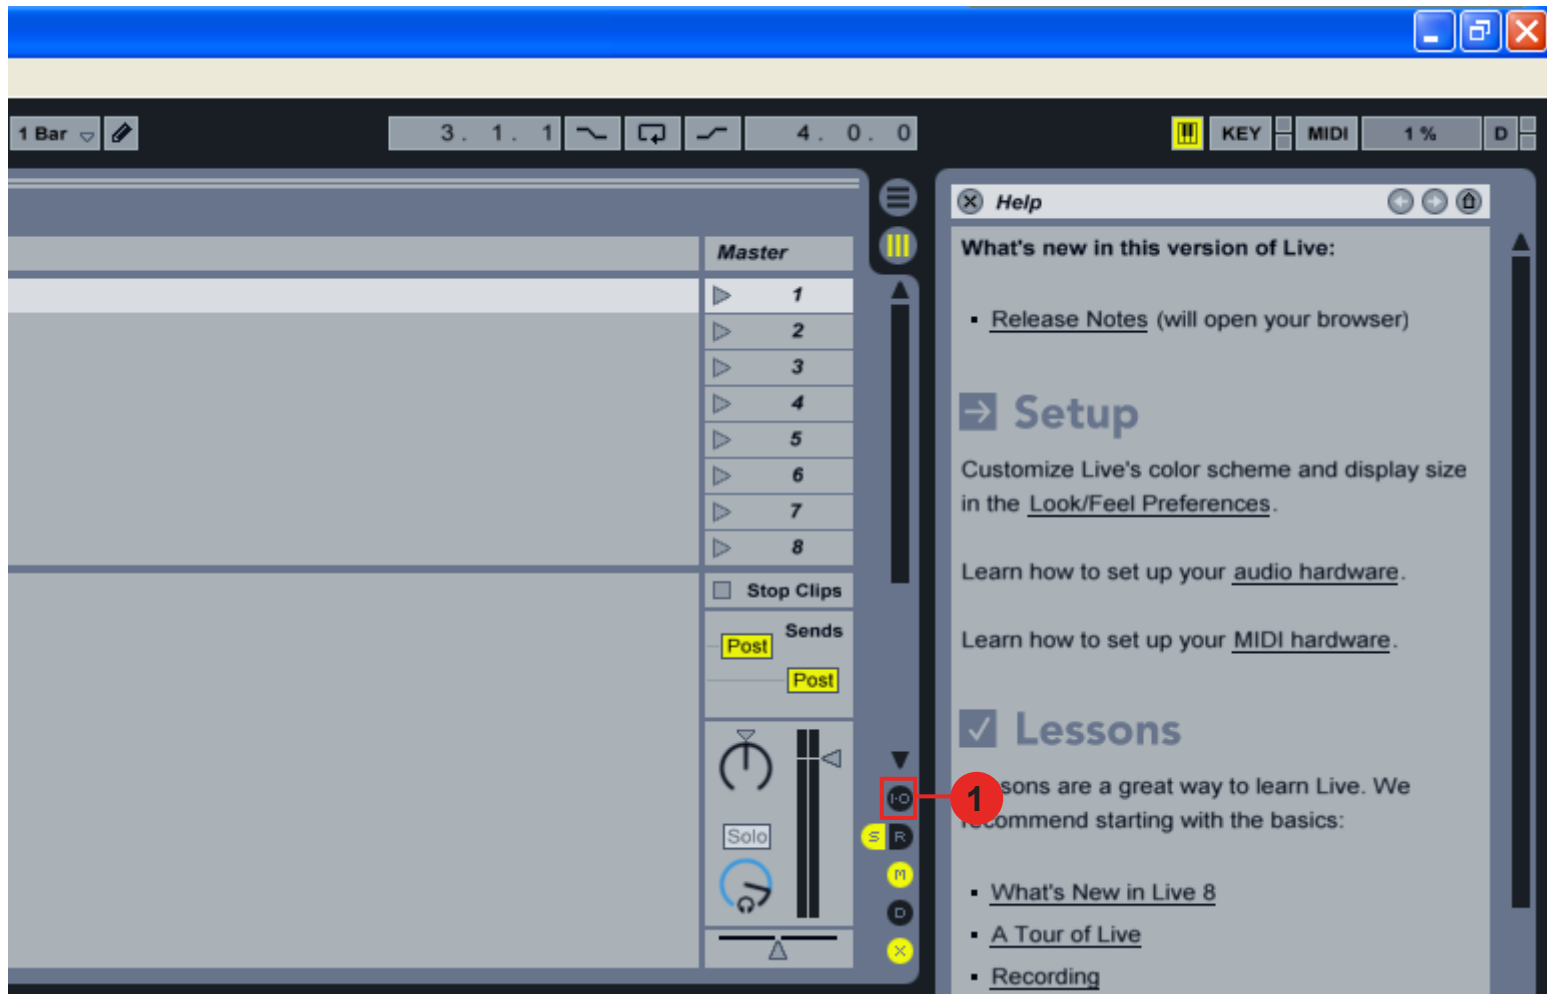

Setup up for your iKeyboard 3S(PDIII) controller section

Setup for your iKeyboard 3S(PDIII) Keyswitch instrument input section

File Edit Create View Options Help

Untitled* - Live 8

File Edit Create View Options Help