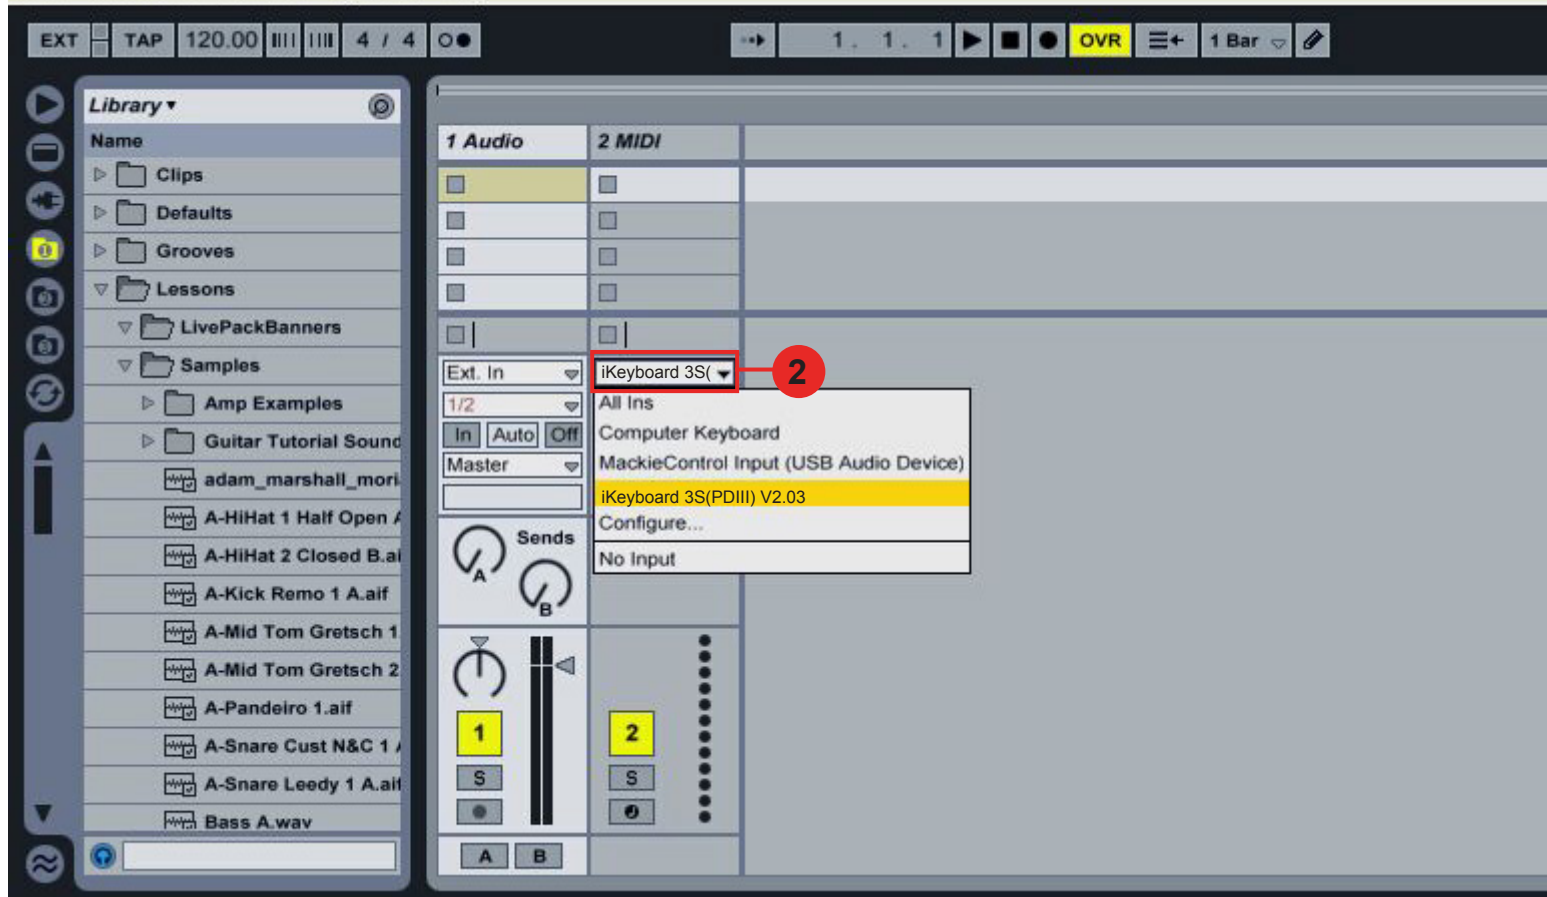

Setup up for your iKeyboard 3S(PDIII) controller section

Setup for your iKeyboard 3S(PDIII) Keyswitch instrument input section

File Edit Create View Options Help

Untitled* - Live 8

File Edit Create View Options Help