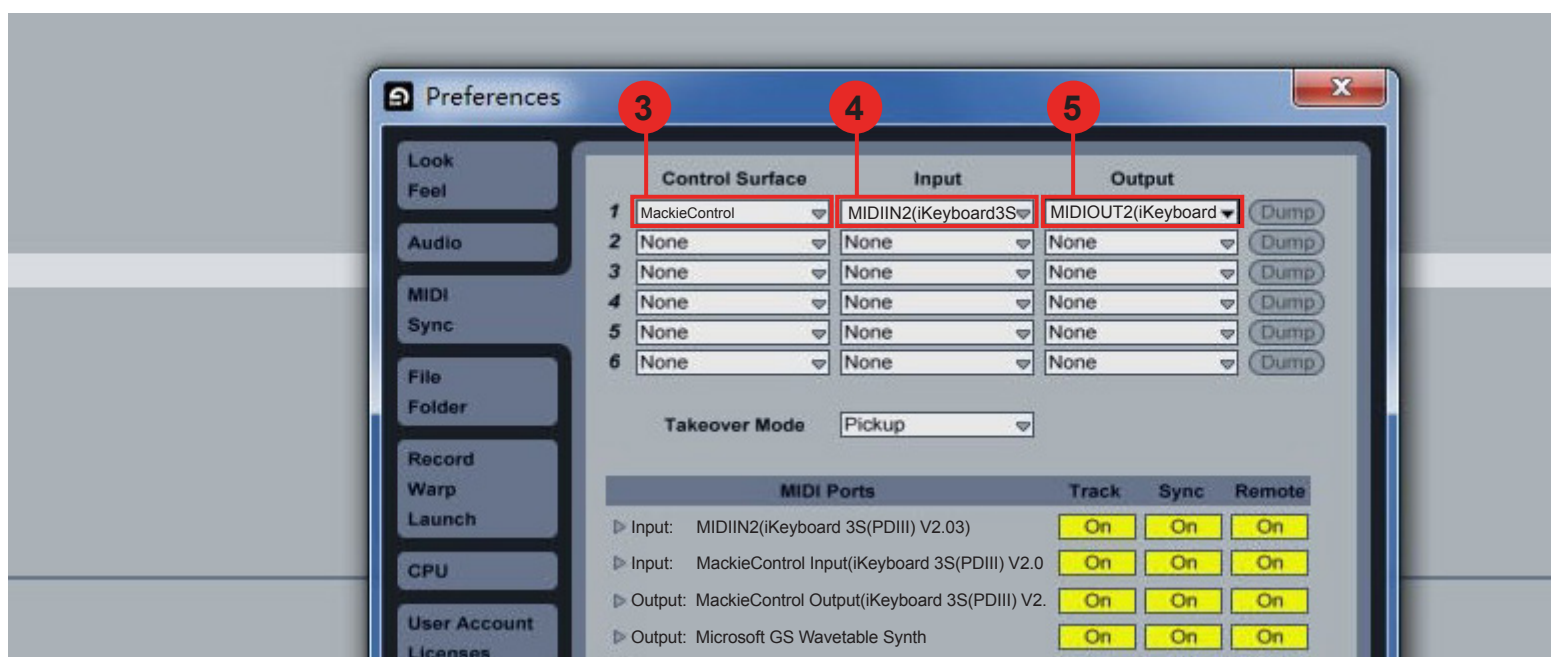

Setup up for your iKeyboard 3S(PDIII) controller section

Setup for your iKeyboard 3S(PDIII) Keyswitch instrument input section

File Edit Create View Options Help

Untitled* - Live 8

File Edit Create View Options Help