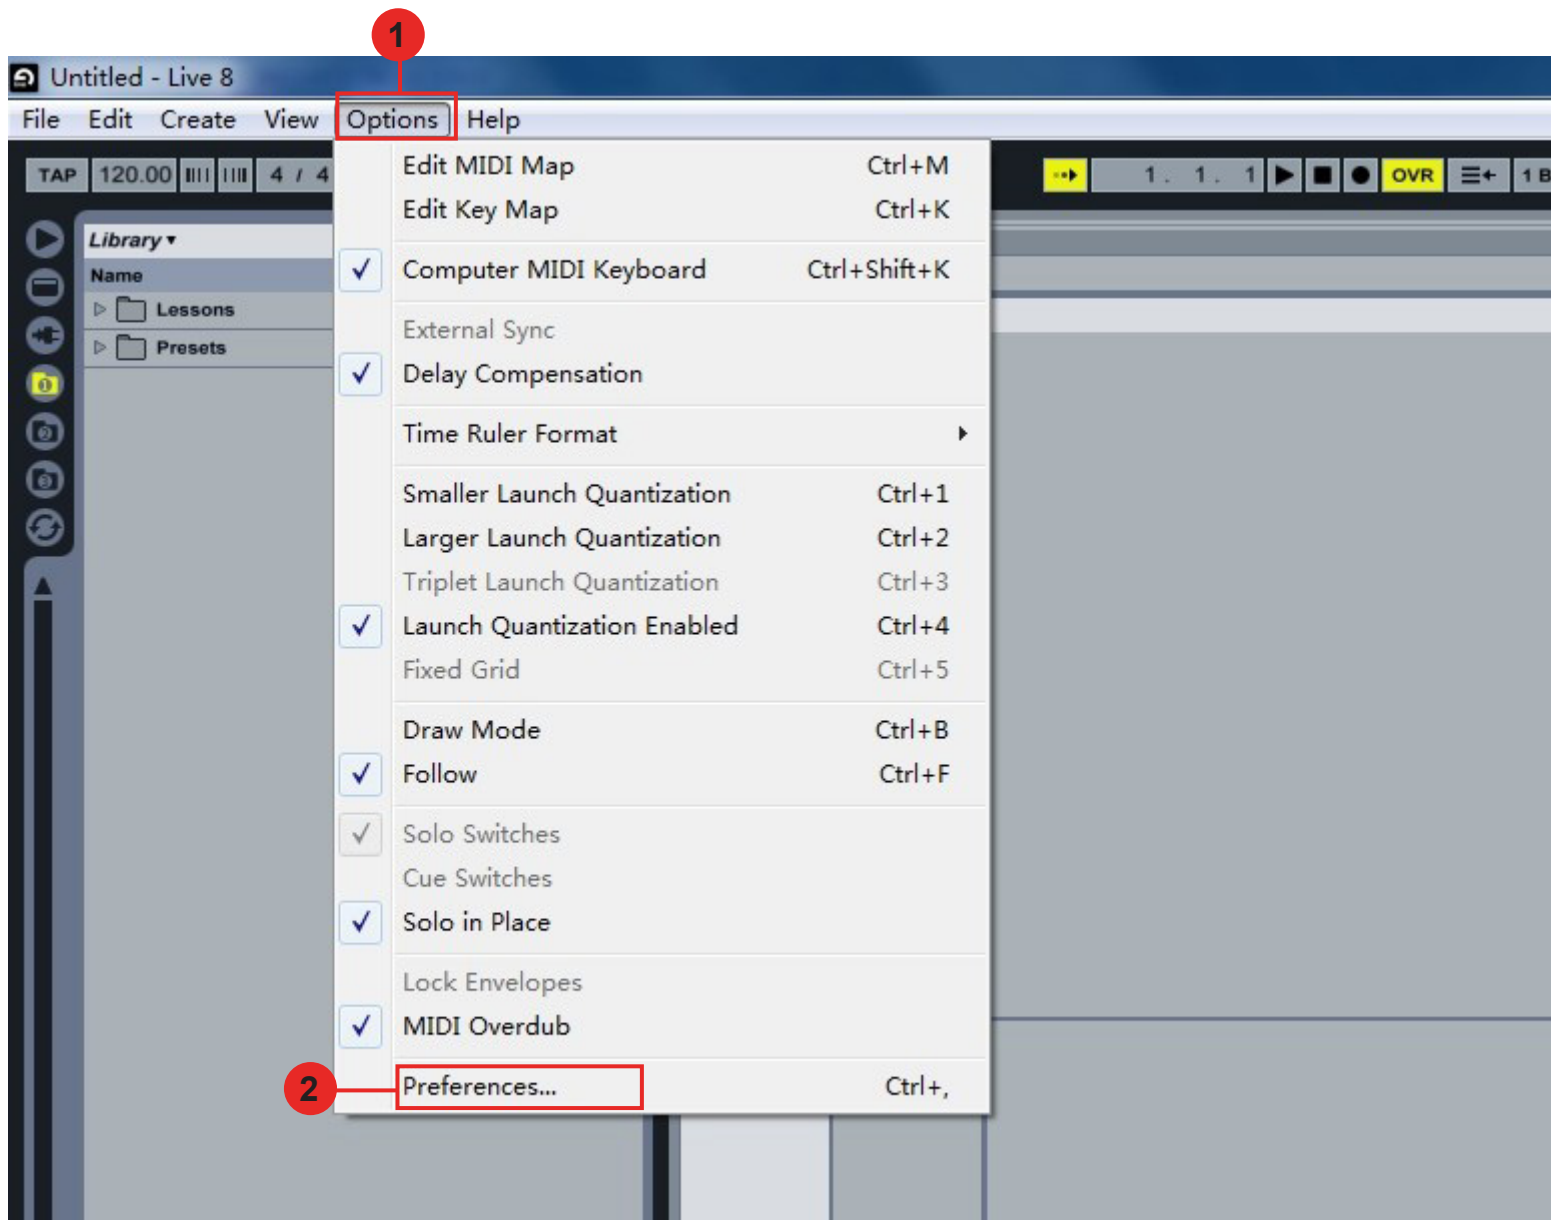

Setup up for your iKeyboard 3S(PDIII) controller section

Setup for your iKeyboard 3S(PDIII) Keyswitch instrument input section

File Edit Create View Options Help

Untitled* - Live 8

File Edit Create View Options Help