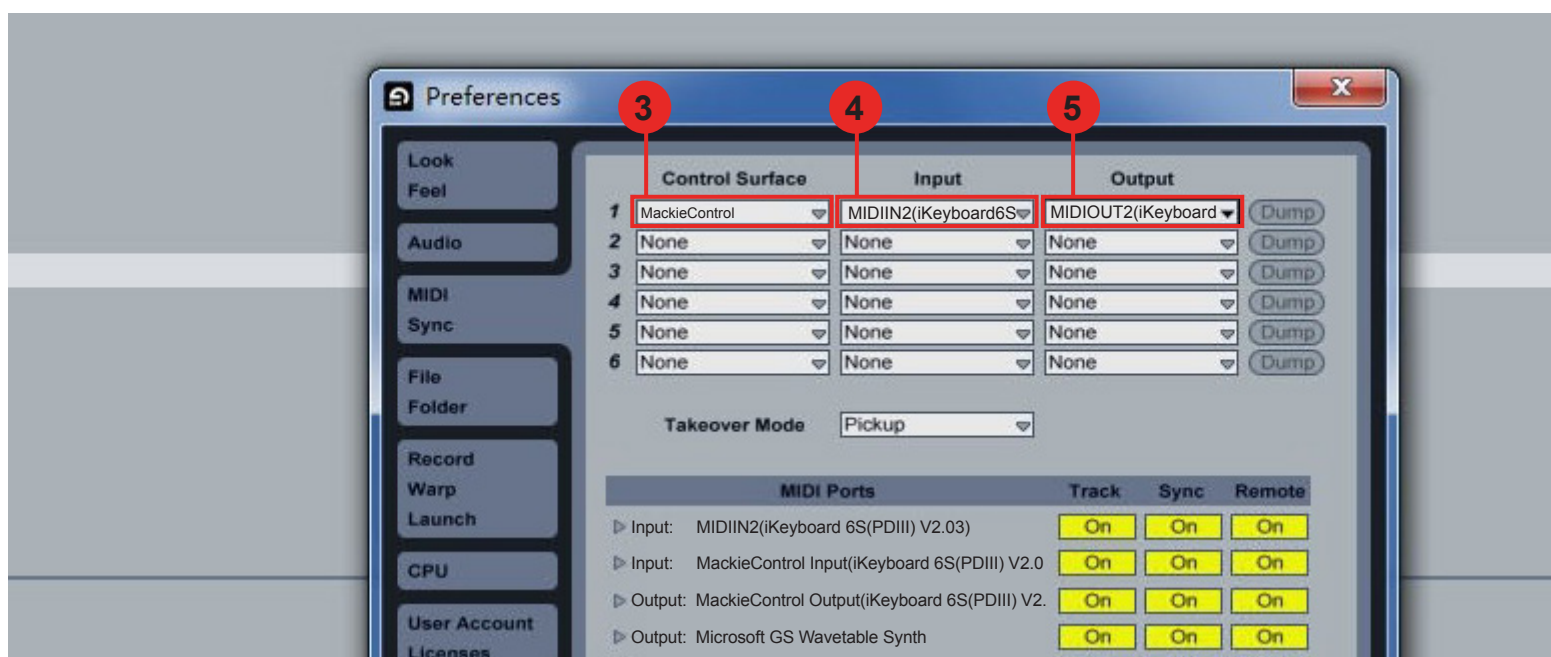

# Setup up for your iKeyboard 6S(PDIII) controller section

# Setup for your iKeyboard 6S(PDIII) Keyswitch instrument input section

File Edit Create View Options Help