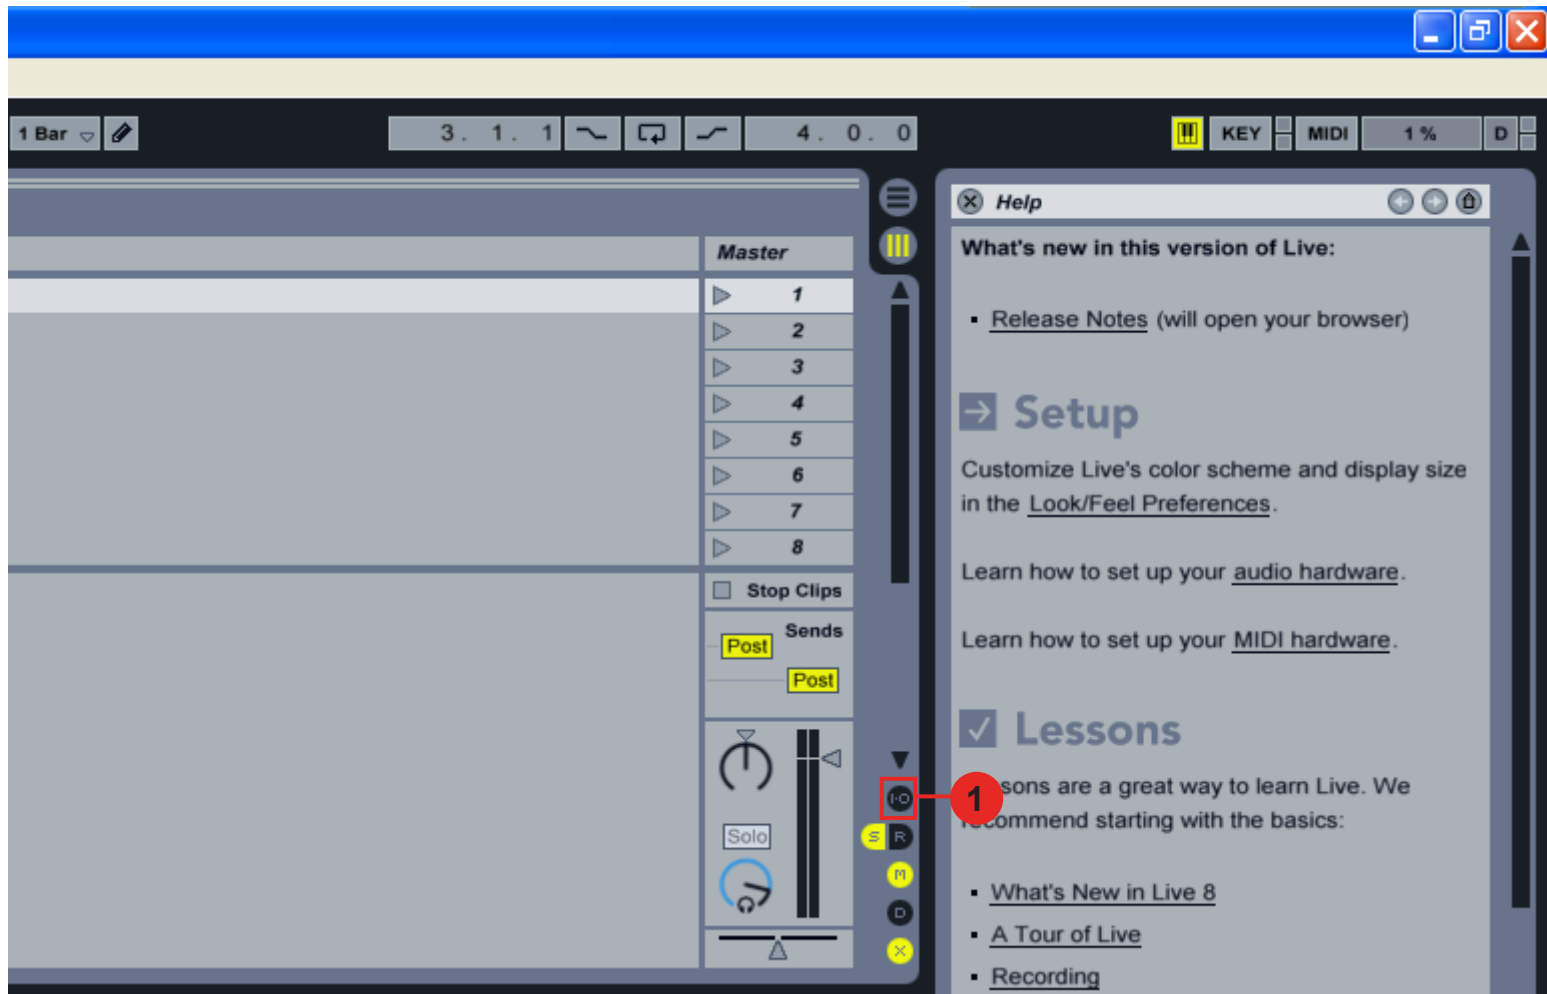

Setup for your iKeyboard 6S(PDIII) Keyswitch instrument input section