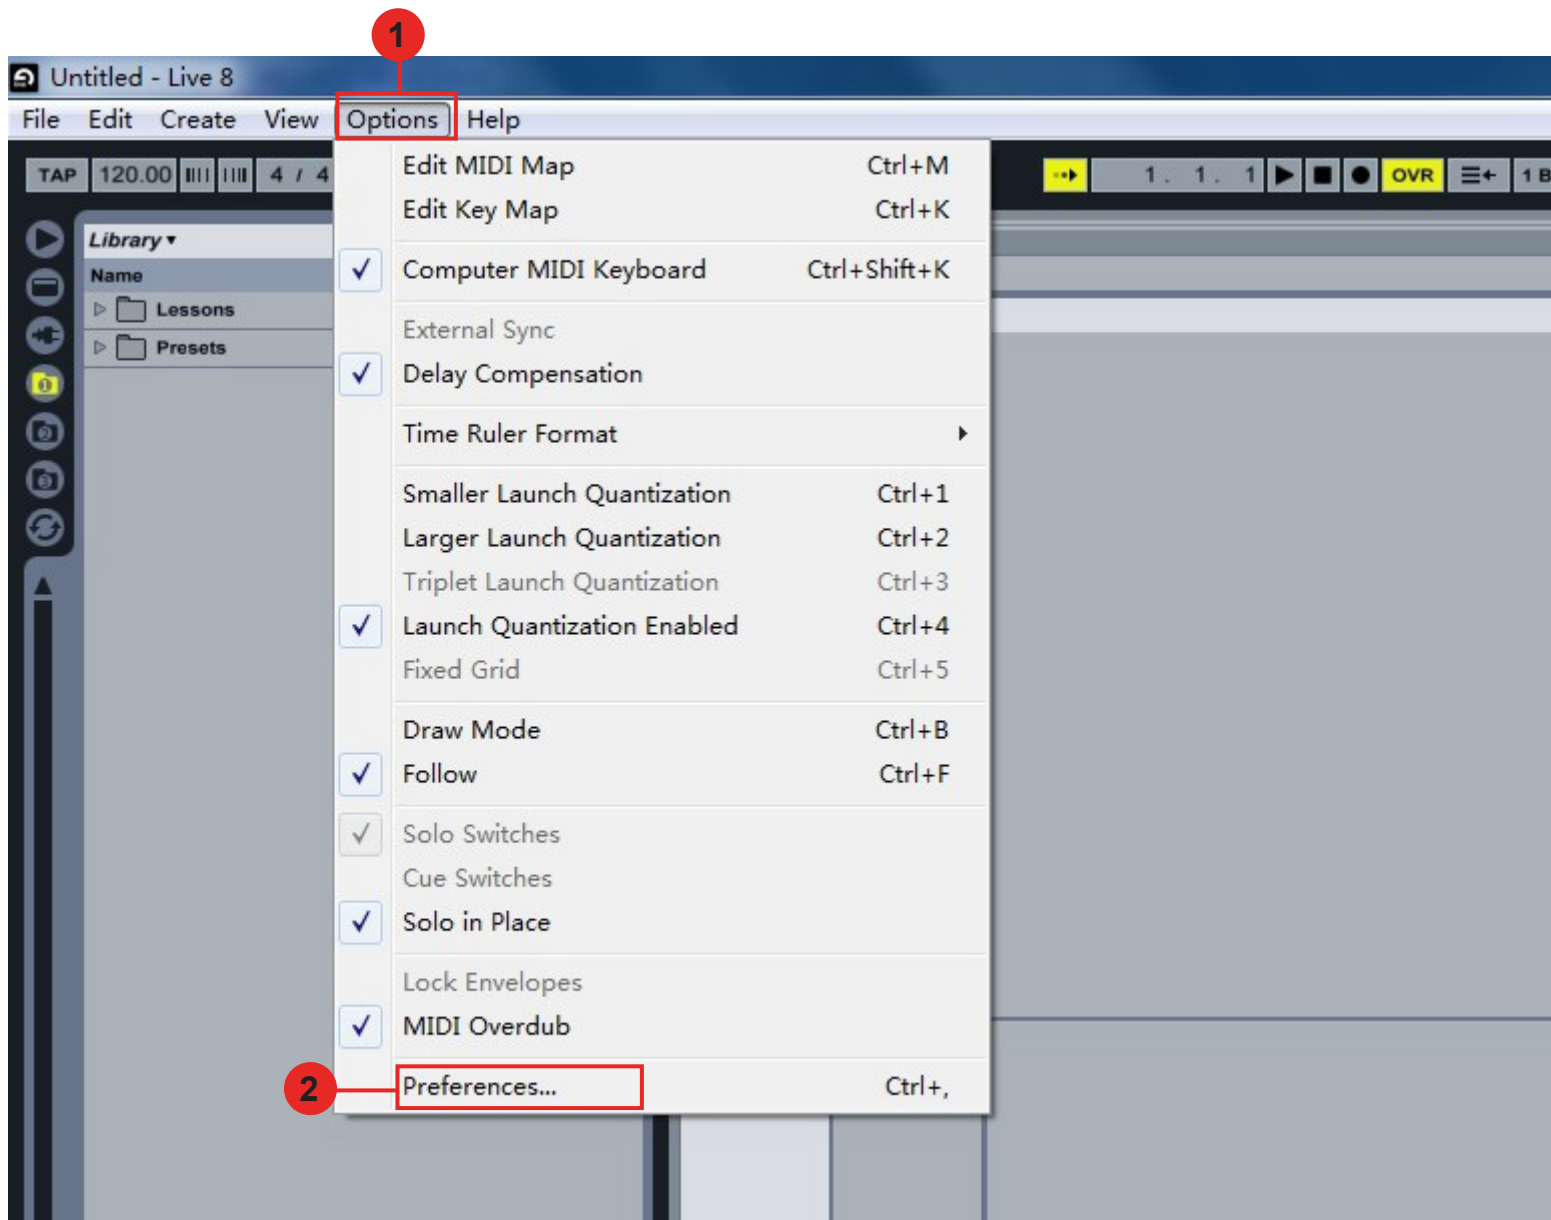

# Setup up for your iKeyboard 6S(PDIII) controller section