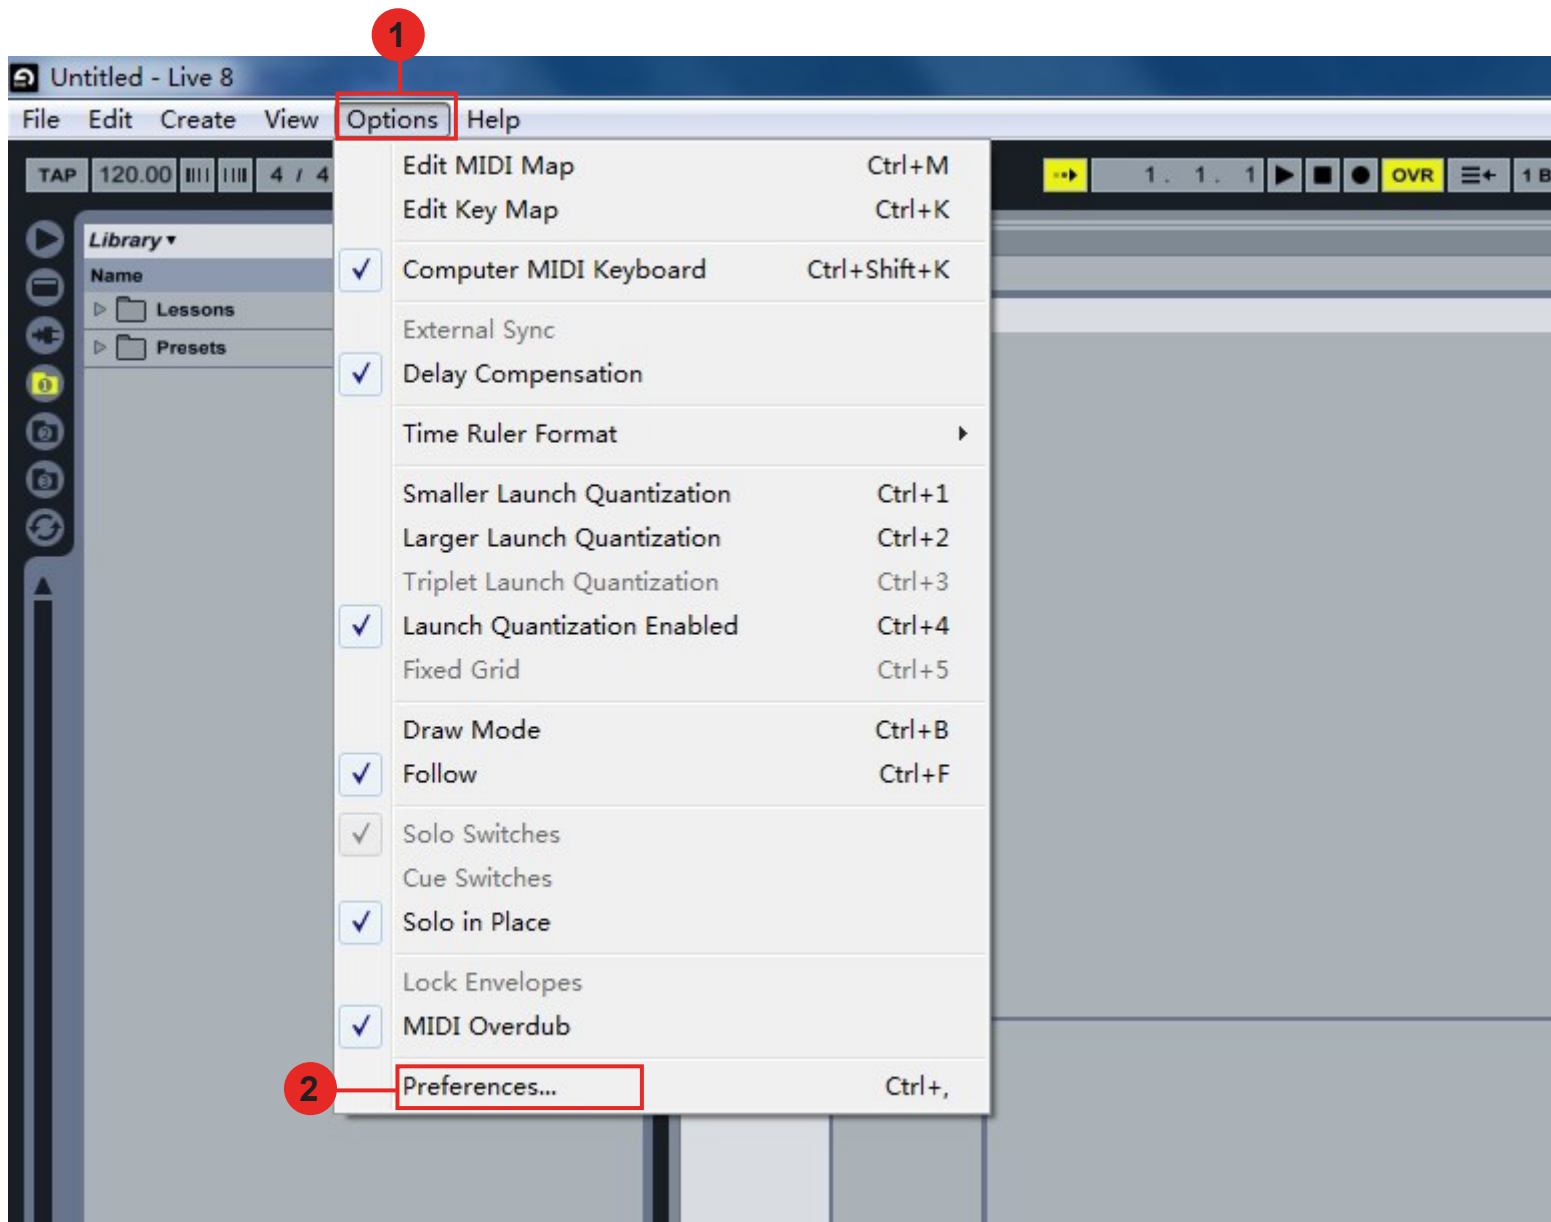

Setup up for your iKeyboard 5S(PDIII) controller section

Setup for your iKeyboard 5S(PDIII) Keyswitch instrument input section