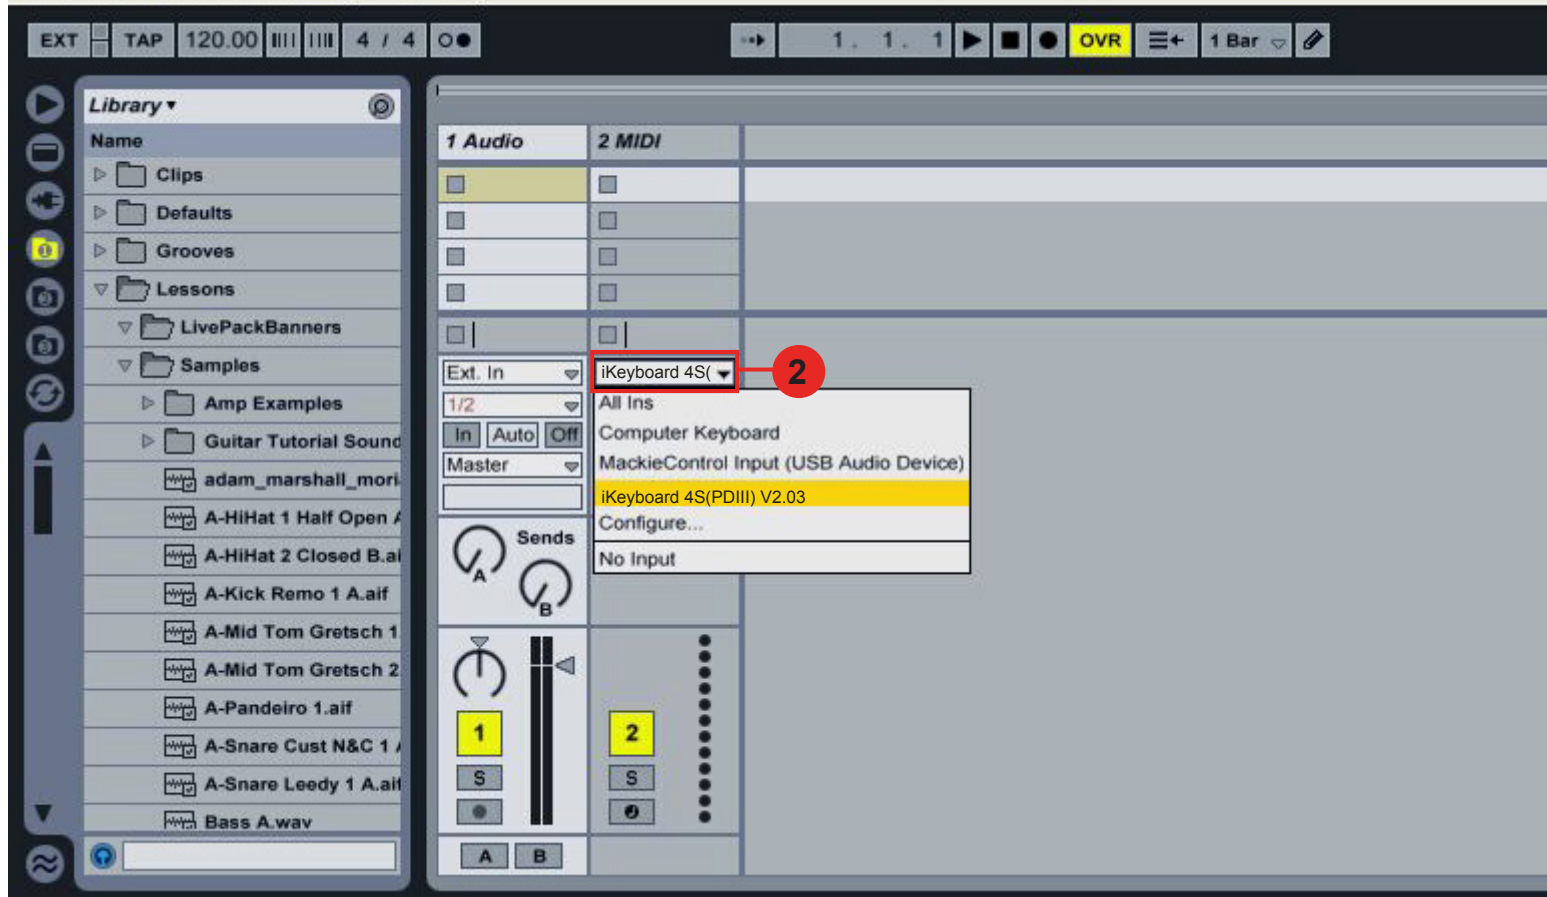

Setup up for your iKeyboard 4S(PDIII) controller section

Setup for your iKeyboard 4S(PDIII) Keyswitch instrument input section

File Edit Create View Options Help

Untitled* - Live 8

File Edit Create View Options Help