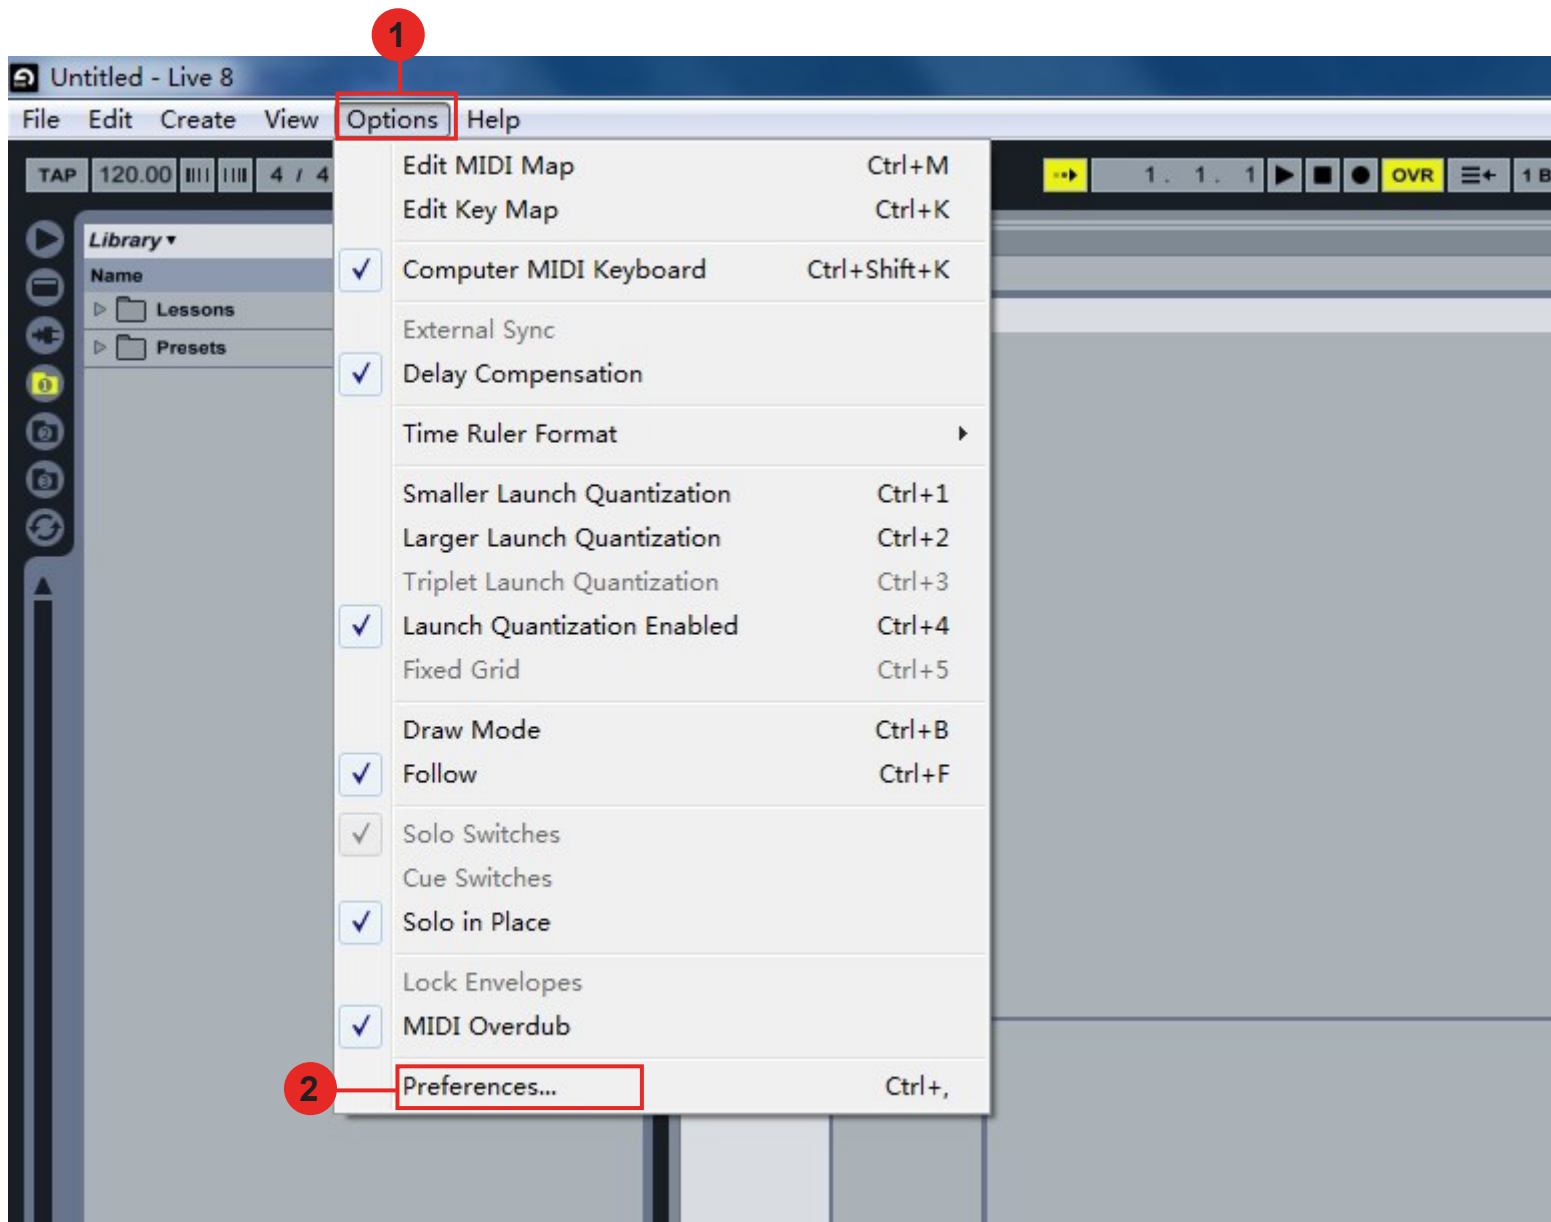

Setup up for your iKeyboard 4S(PDIII) controller section

Setup for your iKeyboard 4S(PDIII) Keyswitch instrument input section

File Edit Create View Options Help

Untitled* - Live 8

File Edit Create View Options Help