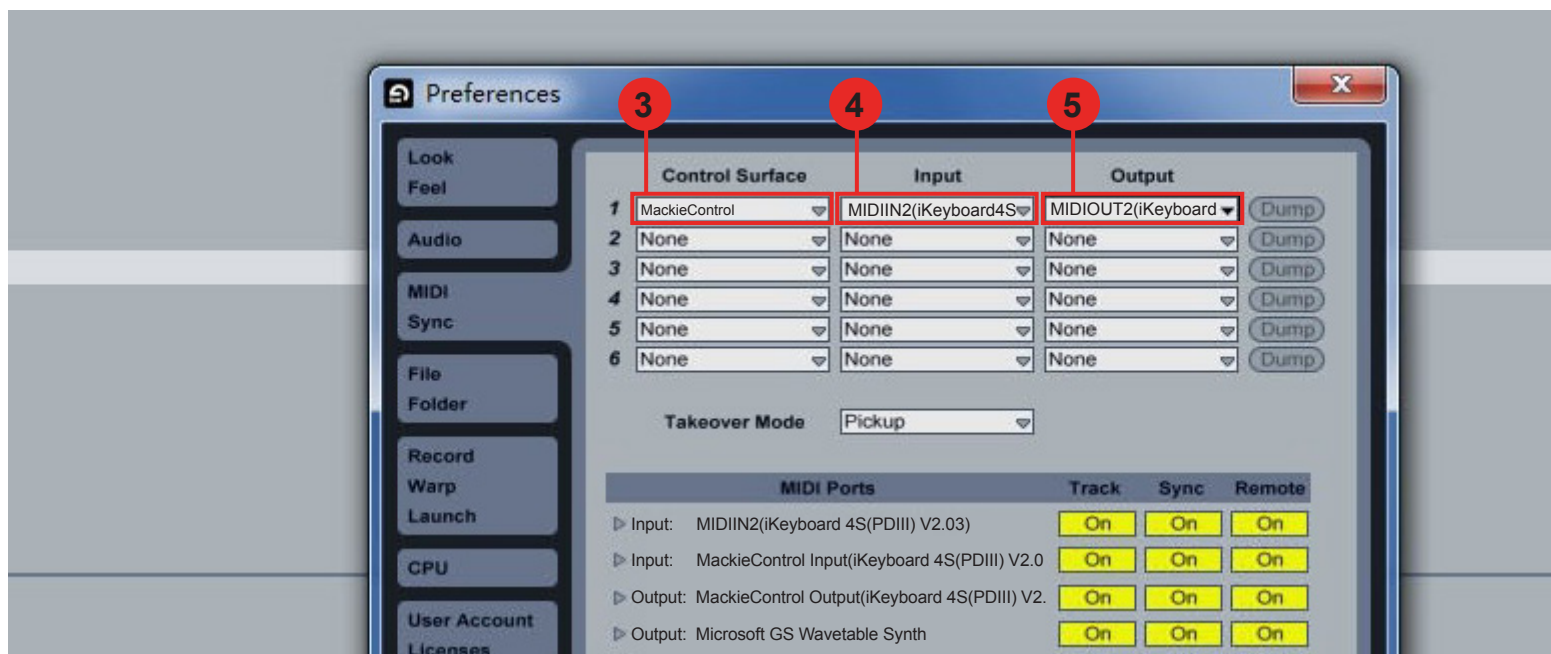

Setup up for your iKeyboard 4S(PDIII) controller section

Setup for your iKeyboard 4S(PDIII) Keyswitch instrument input section

File Edit Create View Options Help

Untitled* - Live 8

File Edit Create View Options Help