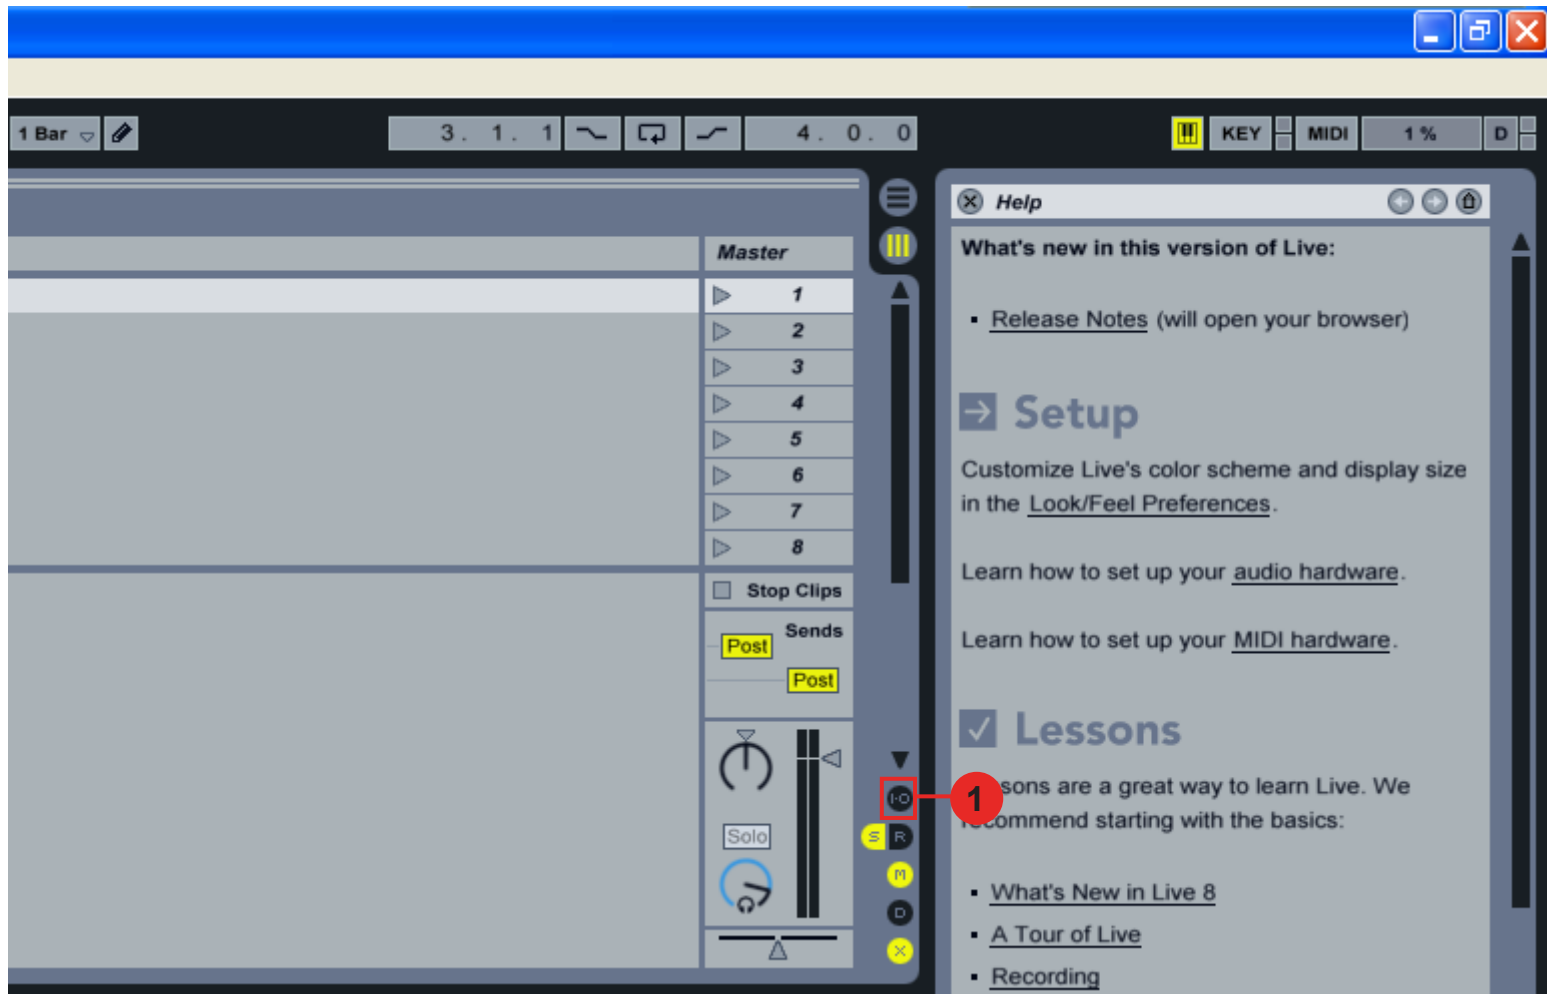

Setup up for your iKeyboard 4S(PDIII) controller section

Setup for your iKeyboard 4S(PDIII) Keyswitch instrument input section

File Edit Create View Options Help

Untitled* - Live 8

File Edit Create View Options Help